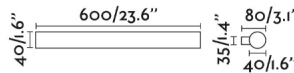

VOLGA 600 is a black wall lamp with LED technology made of aluminium. Thanks to its IP44 it is ideal for bathroom lighting. 8W version.

General characteristics

Fixation	Wall
Type	II
IP	44
voltage	100V-240V
Hertz	50/60Hz
Switch type	Has not
Power	12W

Material

Body/Structure	Aluminium
Diffuser	PMMA

Finish

Body/Structure	Matt Black
Diffuser	Opal

Lighting characteristics

Light source included	Yes
Temperature	3000K
Adjustable colour temperature	No
LM	850lm
CRI	>80
Dimmable light source	NO
Energy classification	D