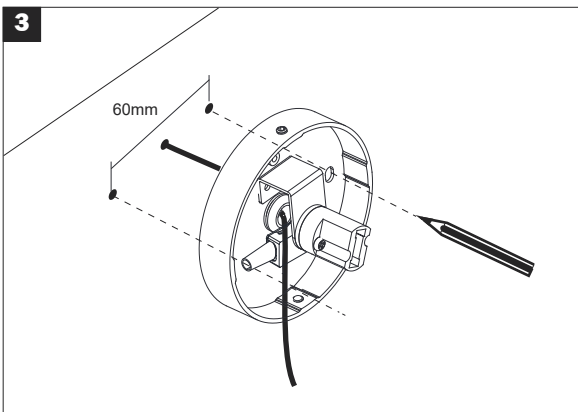

TECHNICAL FEATURES

1 x G9 max 6W LED no incl.

Together
we take care
of the planet

Together we take care of the planet.

This is why we reduce paper consumption. Please refer to the safety, maintenance and warranty instructions at www.faro.es. If you cannot access it, call us at +34 937 723 965 or write to export@faro.es.