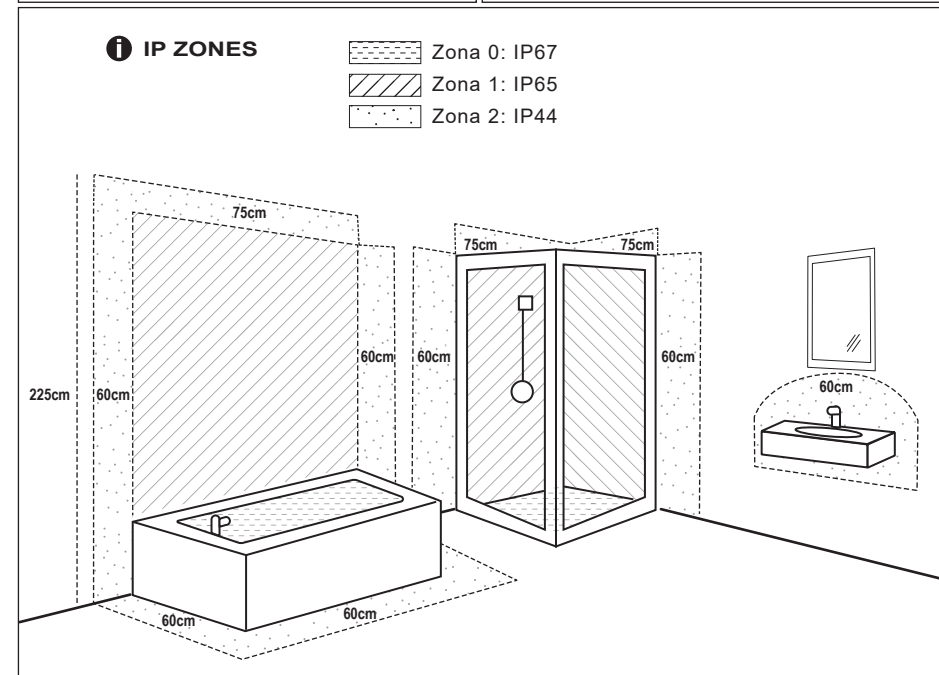

TECHNICAL FEATURES

1 x G9 max 6W LED no incl.

Together
we take care
of the planet

Together we take care of the planet.

This is why we reduce paper consumption. Please refer to the safety, maintenance and warranty instructions at www.faro.es. If you cannot access it, call us at +34 937 723 965 or write to export@faro.es.