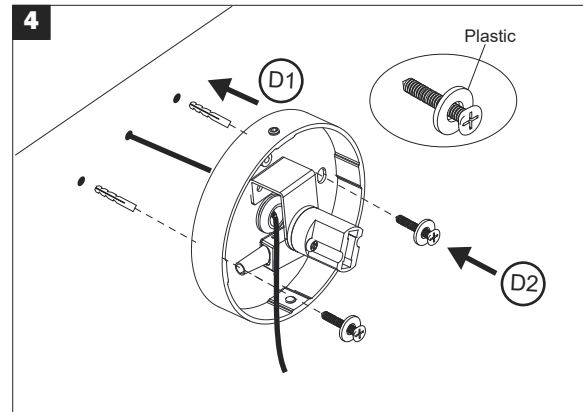

TECHNICAL FEATURES

1 x G9 max 6W LED no incl.

Together
we take care
of the planet

Together we take care of the planet.

This is why we reduce paper consumption. Please refer to the safety, maintenance and warranty instructions at www.faro.es. If you cannot access it, call us at +34 937 723 965 or write to export@faro.es.