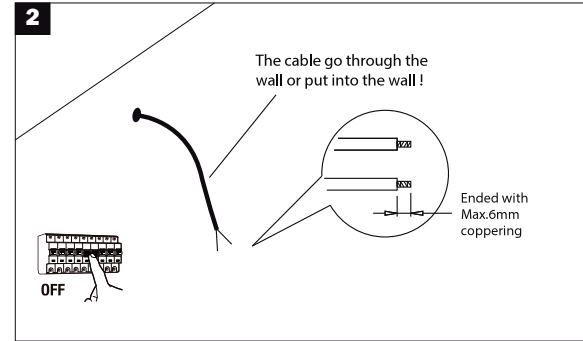

TECHNICAL FEATURES

1 x G9 max 6W LED no incl.

Together
we take care
of the planet

Together we take care of the planet.

This is why we reduce paper consumption. Please refer to the safety, maintenance and warranty instructions at www.faro.es. If you cannot access it, call us at +34 937 723 965 or write to export@faro.es.