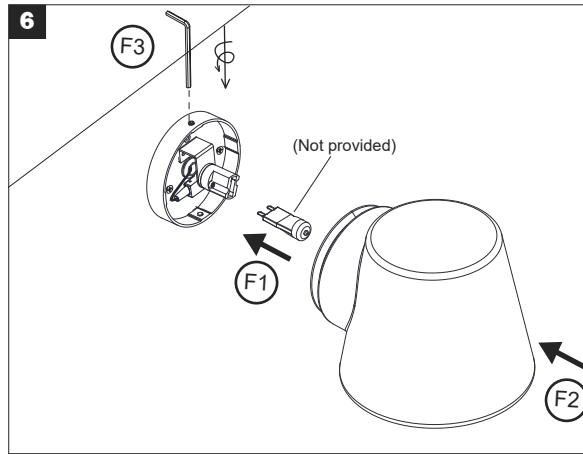

TECHNICAL FEATURES

1 x G9 max 6W LED no incl.

Together
we take care
of the planet

Together we take care of the planet.

This is why we reduce paper consumption. Please refer to the safety, maintenance and warranty instructions at www.faro.es. If you cannot access it, call us at +34 937 723 965 or write to export@faro.es.