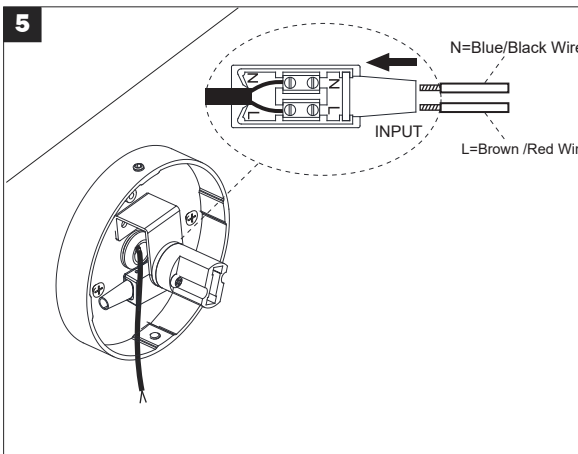

TECHNICAL FEATURES

1 x G9 max 6W LED no incl.

Together
we take care
of the planet

Together we take care of the planet.

This is why we reduce paper consumption. Please refer to the safety, maintenance and warranty instructions at www.faro.es. If you cannot access it, call us at +34 937 723 965 or write to export@faro.es.