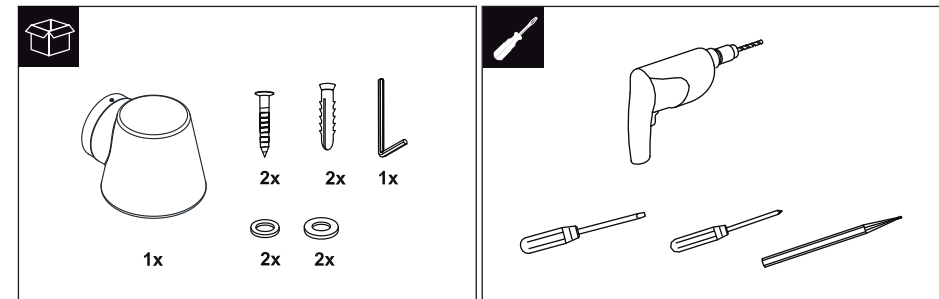

TECHNICAL FEATURES

1 x G9 max 6W LED no incl.

Together
we take care
of the planet

Together we take care of the planet.

This is why we reduce paper consumption. Please refer to the safety, maintenance and warranty instructions at www.faro.es. If you cannot access it, call us at +34 937 723 965 or write to export@faro.es.