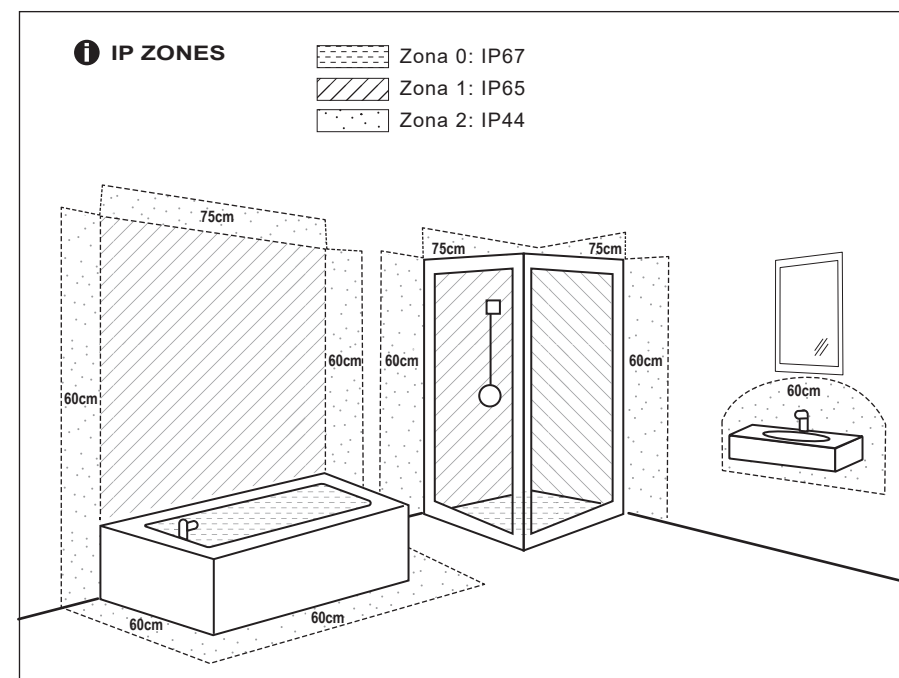

TECHNICAL FEATURES

ref. 63507, 63512, L310, SMD LED 5W 3000K 350Lm CRI80 incl.
ref. 63508, 63513, L600, SMD LED 12W 3000K 850Lm CRI80 incl.
ref. 63509, 63514, L900, SMD LED 18W 3000K 1300Lm CRI80 incl.

ⓘ Este producto contiene una fuente luminosa de la clase eficiencia energética F
This product contains a light source of energy efficiency class F