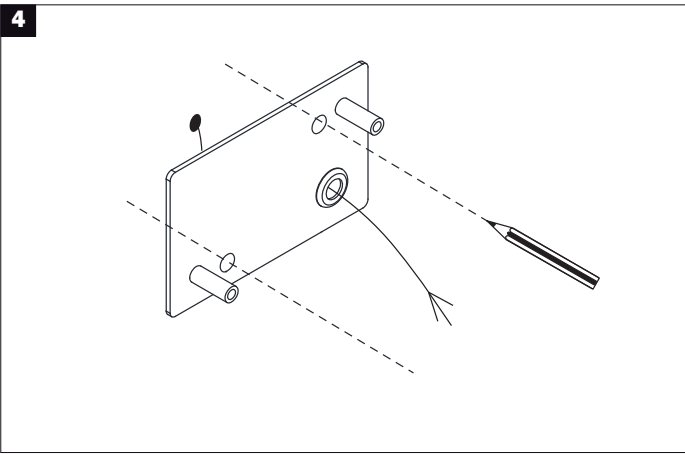

TECHNICAL FEATURES

1 x G9 max 6W LED no incl.

Together we take care of the planet

**Together
we take care
of the planet**

Together we take care of the planet.

This is why we reduce paper consumption. Please refer to the safety, maintenance and warranty instructions at www.faro.es. If you cannot access it, call us at +34 937 723 965 or write to export@faro.es.