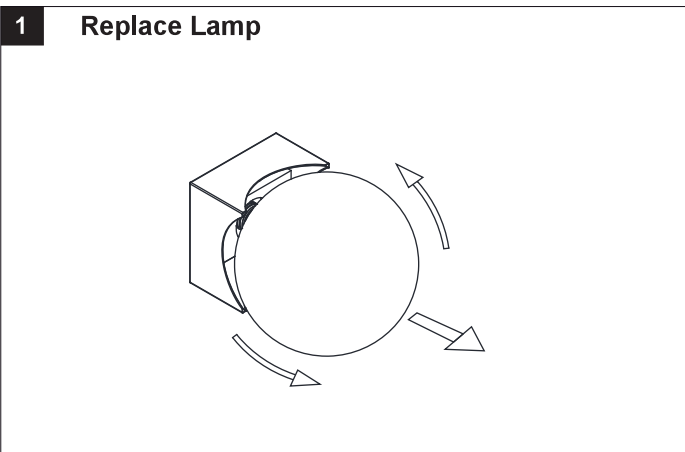

TECHNICAL FEATURES

1 x G9 max 6W LED no incl.

Together we take care of the planet

**Together
we take care
of the planet**

Together we take care of the planet.

This is why we reduce paper consumption. Please refer to the safety, maintenance and warranty instructions at www.faro.es. If you cannot access it, call us at +34 937 723 965 or write to export@faro.es.