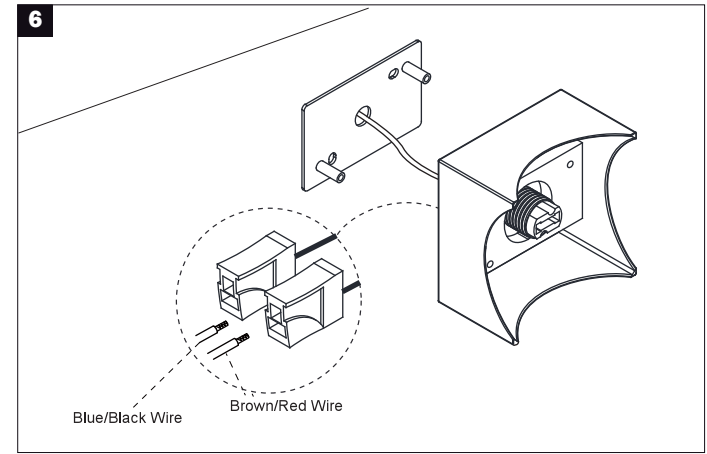

TECHNICAL FEATURES

1 x G9 max 6W LED no incl.

Together we take care of the planet

**Together
we take care
of the planet**

Together we take care of the planet.

This is why we reduce paper consumption. Please refer to the safety, maintenance and warranty instructions at www.faro.es. If you cannot access it, call us at +34 937 723 965 or write to export@faro.es.