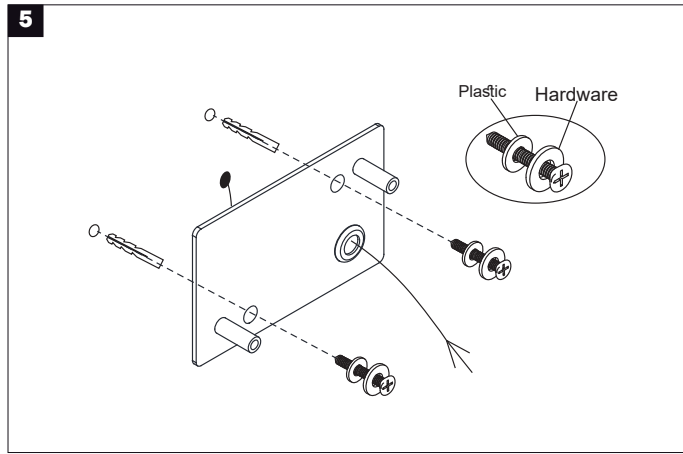

TECHNICAL FEATURES

1 x G9 max 6W LED no incl.

Together we take care of the planet

**Together
we take care
of the planet**

Together we take care of the planet.

This is why we reduce paper consumption. Please refer to the safety, maintenance and warranty instructions at www.faro.es. If you cannot access it, call us at +34 937 723 965 or write to export@faro.es.