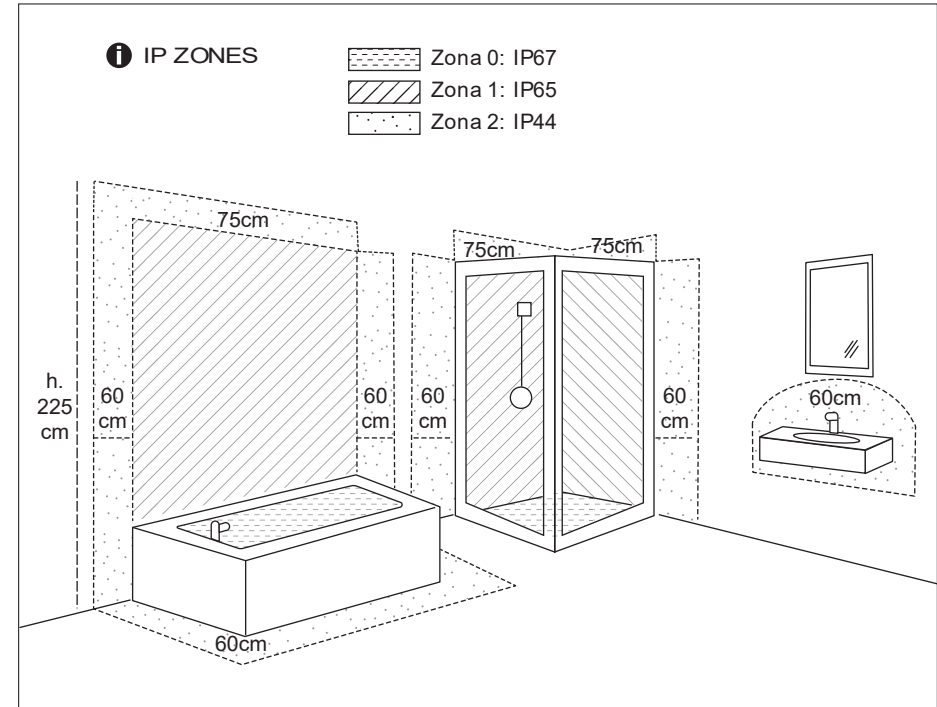

TECHNICAL FEATURES

1 x G9 max 6W LED no incl.

Together we take care of the planet

**Together
we take care
of the planet**

Together we take care of the planet.

This is why we reduce paper consumption. Please refer to the safety, maintenance and warranty instructions at www.faro.es. If you cannot access it, call us at +34 937 723 965 or write to export@faro.es.