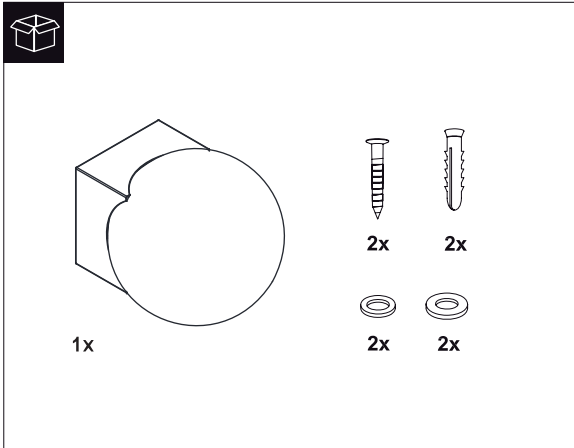

TECHNICAL FEATURES

1 x G9 max 6W LED no incl.

Together we take care of the planet

**Together
we take care
of the planet**

Together we take care of the planet.

This is why we reduce paper consumption. Please refer to the safety, maintenance and warranty instructions at www.faro.es. If you cannot access it, call us at +34 937 723 965 or write to export@faro.es.