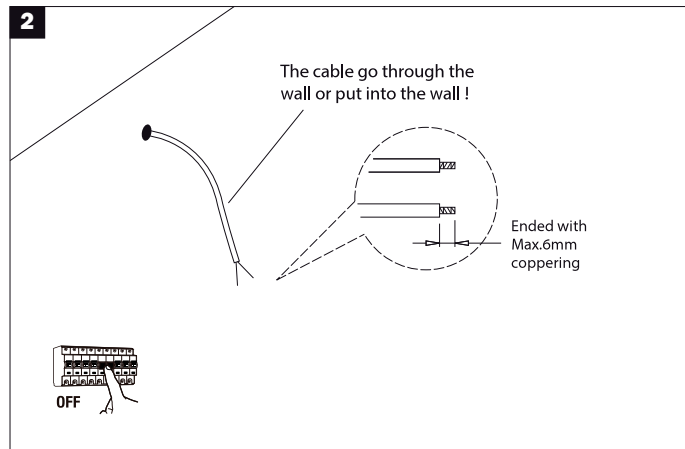

TECHNICAL FEATURES

1 x G9 max 6W LED no incl.

Together we take care of the planet

**Together
we take care
of the planet**

Together we take care of the planet.

This is why we reduce paper consumption. Please refer to the safety, maintenance and warranty instructions at www.faro.es. If you cannot access it, call us at +34 937 723 965 or write to export@faro.es.