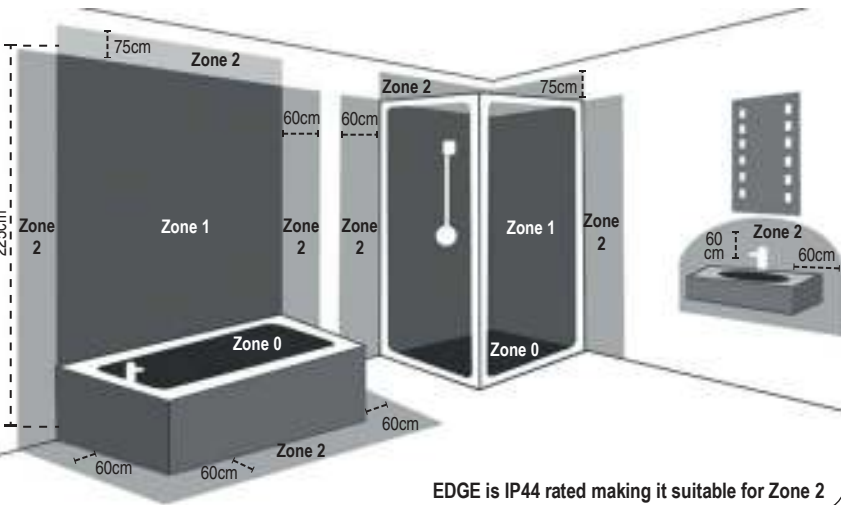

COMPONENTS

TOOLS REQUIRED

ZONES

- 0** SELV(12V max.) Minimum IP67.
- 1** Minimum IP44
- 2** Minimum IP44

LIGHT SOURCE - FUENTE DE LUZ

- ref. 63500 - 300mm - SMD LED 8W 4000K 500Lm INCL.
- ref. 63501 - 600mm - SMD LED 12W 4000K 870Lm INCL.
- ref. 63502 - 900mm - SMD LED 18W 4000K 1300Lm INCL.