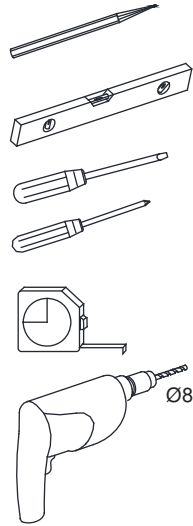

COMPONENTS

TOOLS REQUIRED

ZONES

- 0** SELV(12V max.) Minimum IP67.
- 1** Minimum IP44
- 2** Minimum IP44

LIGHT SOURCE - FUENTE DE LUZ

- ref. 63500 - 300mm - SMD LED 8W 4000K 500Lm INCL.
- ref. 63501 - 600mm - SMD LED 12W 4000K 870Lm INCL.
- ref. 63502 - 900mm - SMD LED 18W 4000K 1300Lm INCL.

TECHNICAL FEATURES - CARACTERÍSTICAS TÉCNICAS