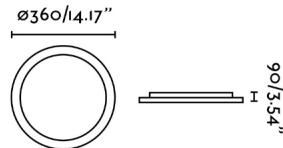

Ceiling lamp with LED technology. FORO has classic style but the light source is LED 24W warm light (integrated). This lamp light up uniformly and it's perfect for indoor lighting

General characteristics

Fixation	Ceiling, Wall
Type	II
IP	44
voltage	100V-240V
Hertz	50/60Hz
Power	24W

Material

Body/Structure	Aluminium
Diffuser	PMMA

Finish

Body/Structure	Matt White
Diffuser	Opal

Lighting characteristics

Light source included	Yes
Temperature	3000K
LM	2000lm
CRI	>80
Light direction	Ambient lighting
Energy classification	E

Driver

Requires Driver	Yes
Driver embedded	Yes

File download

General documents	Download >
Images	Download >