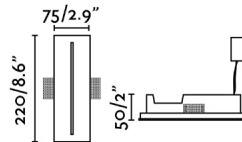

## General characteristics

Fixation	Wall
Type	III
IP	20
Hertz	50/60Hz
Power	1W
Cutting size	231x85mm