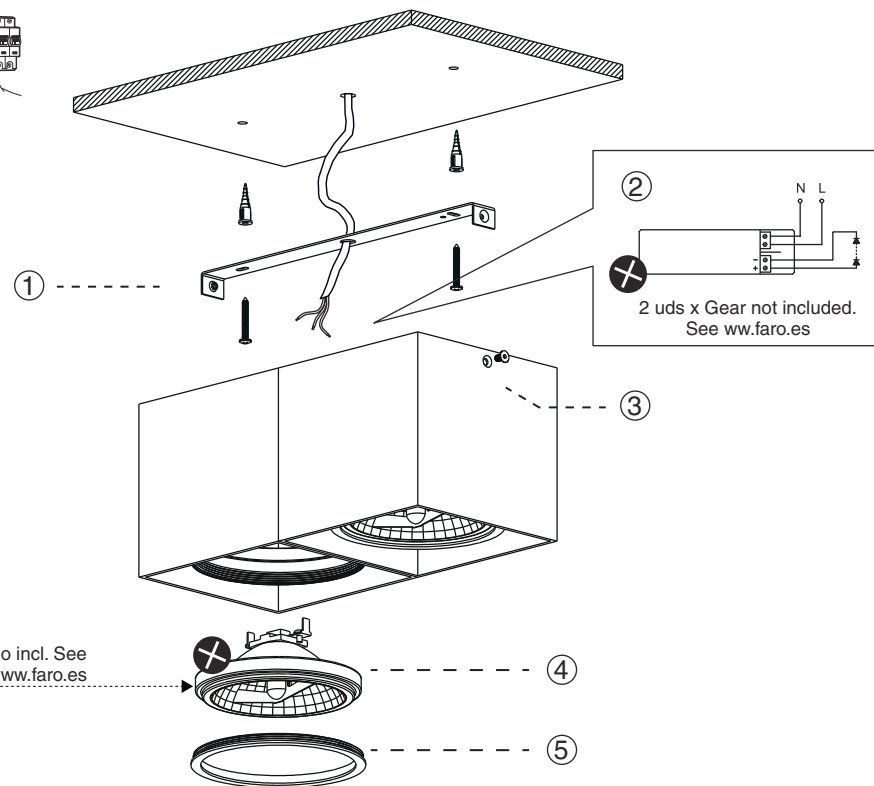

ref. 63274 white-blanco
ref. 63275 black-negro

ref. 63276 white-blanco
ref. 63277 black-negro

TECHNICAL FEATURES

AR111 G53 12V max 8W LED no incl.

**Together
we take care
of the planet**

Together we take care of the planet.