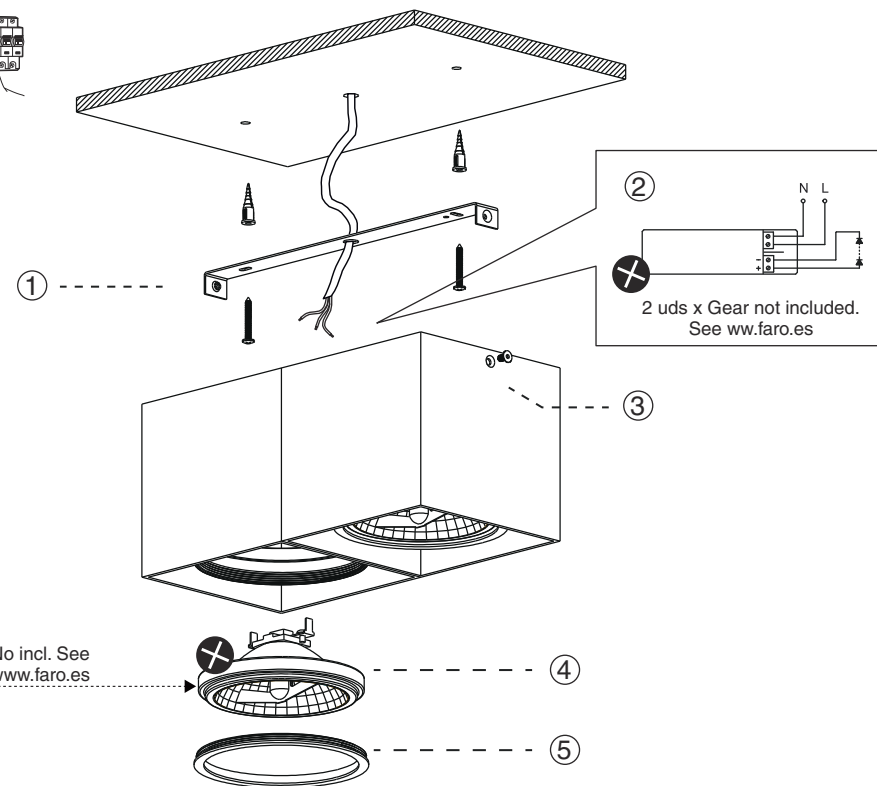

ref. 63274 white-blanco
ref. 63275 black-negro

ref. 63276 white-blanco
ref. 63277 black-negro

TECHNICAL FEATURES

AR111 G53 12V max 8W LED no incl.

**Together
we take care
of the planet**

Together we take care of the planet.