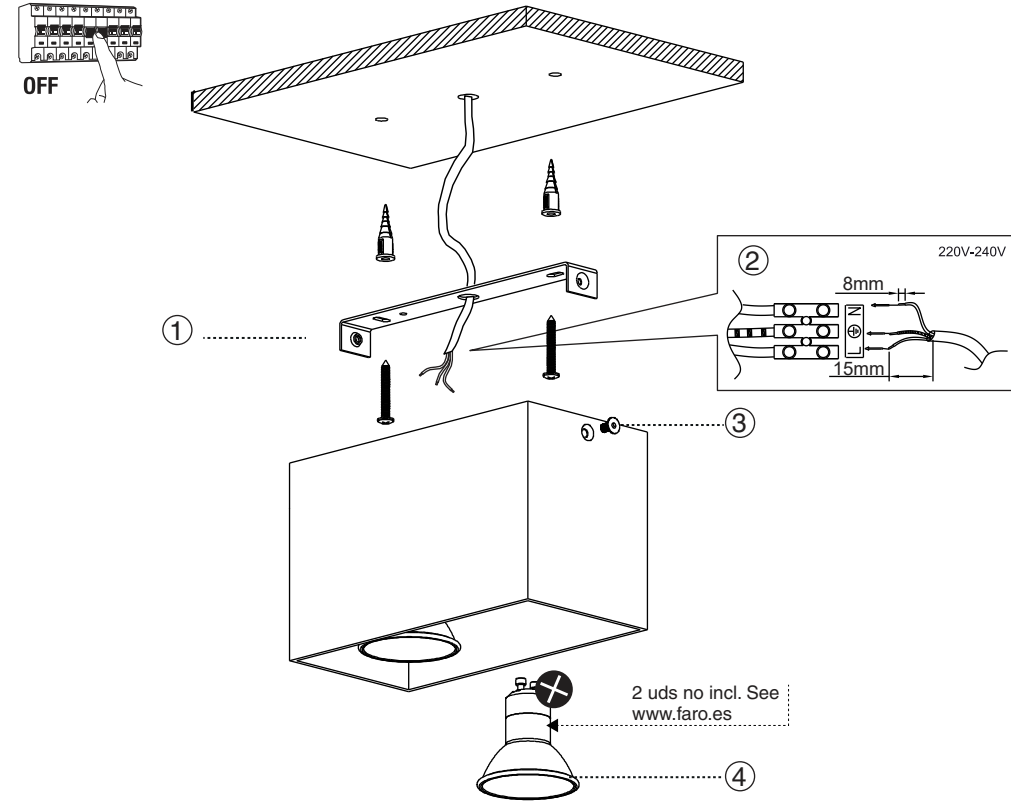

ref. 63270 white-blanco
ref. 63271 black-negro

ref. 63272 white-blanco
ref. 63273 black-negro

TECHNICAL FEATURES

GU10 MAX 8W LED no incl.

Together
we take care
of the planet

Together we take care of the planet.