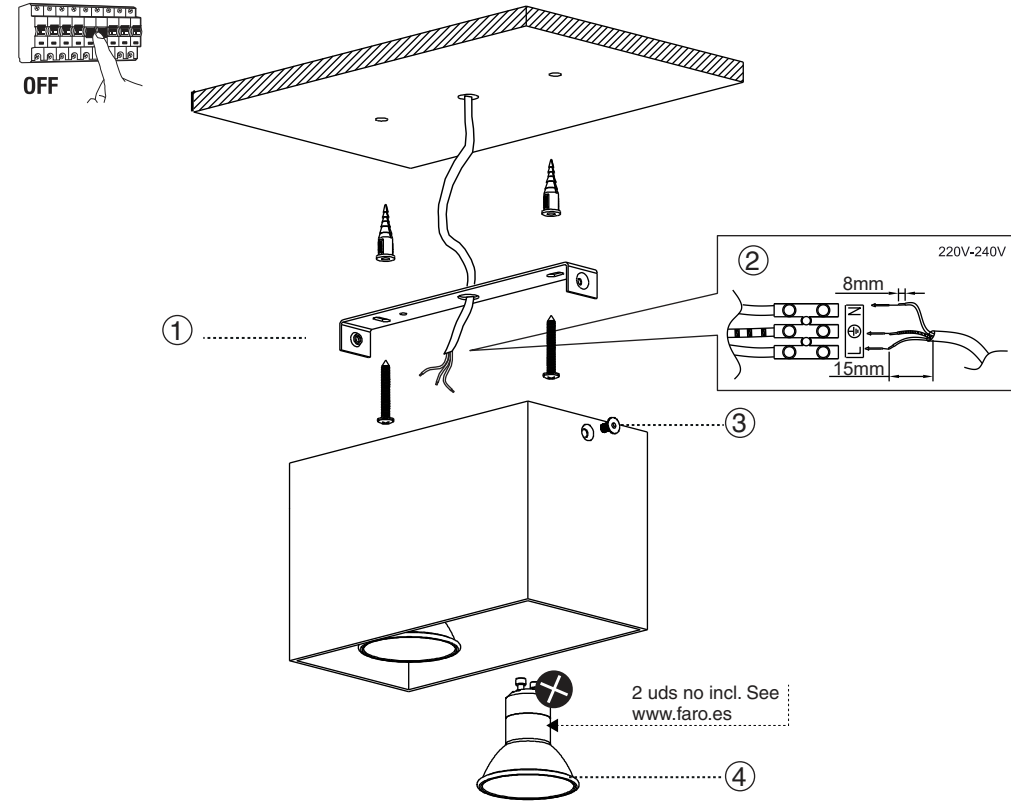

ref. 63270 white-blanco
ref. 63271 black-negro

ref. 63272 white-blanco
ref. 63273 black-negro

TECHNICAL FEATURES

GU10 MAX 8W LED no incl.

**Together
we take care
of the planet**

Together we take care of the planet. This is why we reduce paper consumption. Please refer to the safety, maintenance and warranty instructions at www.faro.es. If you cannot access it, call us at +34 937 723 965 or write to export@faro.es.