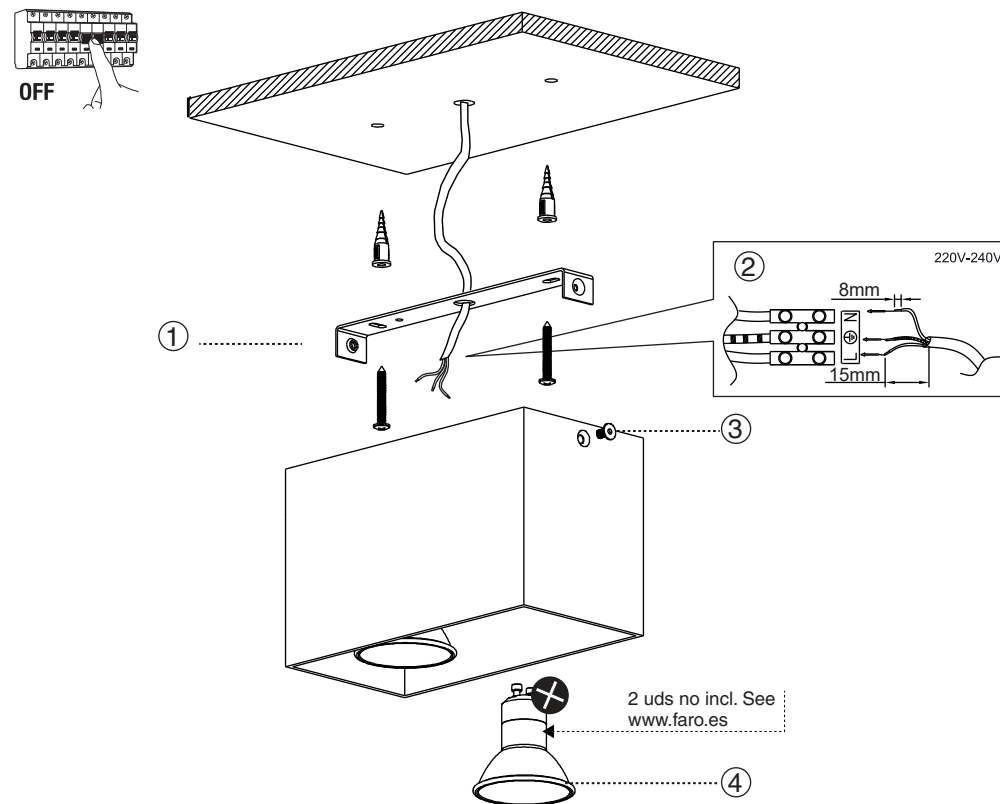

ref. 63270 white-blanco
ref. 63271 black-negro

ref. 63272 white-blanco
ref. 63273 black-negro

TECHNICAL FEATURES

GU10 MAX 8W LED no incl.

**Together
we take care
of the planet**

Together we take care of the planet.