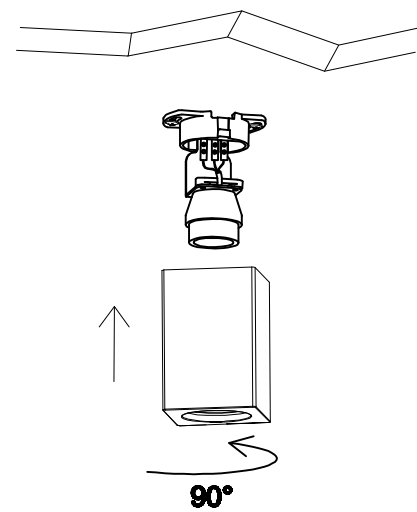

3

4

TECHNICAL FEATURES

1xGU10 MAX 8W LED no incl

100V-240V
~50Hz/60Hz

Together we take care of the planet

Together we take care of the planet.
This is why we reduce paper consumption. Please refer to the safety, maintenance and warranty instructions at www.faro.es. If you cannot access it, call us at +34 937 723 965 or write to export@faro.es.