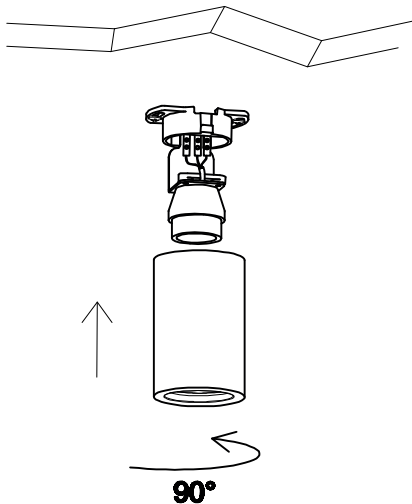

63268

1

2

3

4

63269

1

2

3

4

TECHNICAL FEATURES

1xGU10 MAX 8W LED no incl

100V-240V
~50Hz/60Hz

Together we take care of the planet