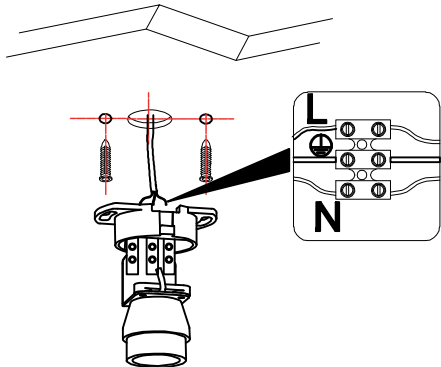

63268

1

2

3

4

63269

1

2

3

4

TECHNICAL FEATURES

1xGU10 MAX 8W LED no incl

100V-240V
~50Hz/60Hz

Together we take care of the planet