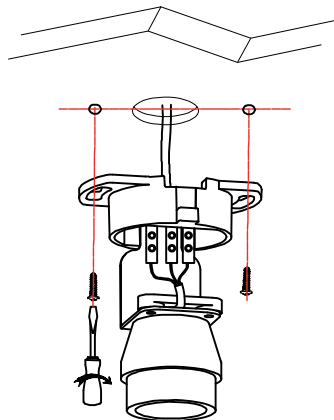

63268

1

2

3

4

63269

1

2

3

4

TECHNICAL FEATURES

1xGU10 MAX 8W LED no incl

100V-240V
~50Hz/60Hz

Together we take care of the planet