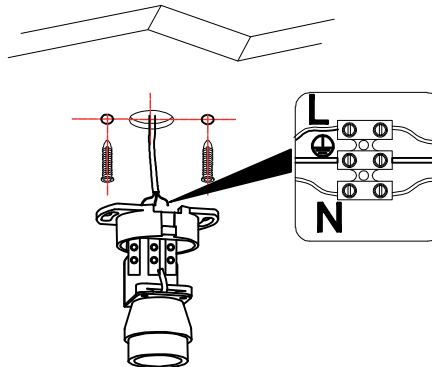

63268

1

2

3

4

63269

1

2

3

4

TECHNICAL FEATURES

1xGU10 MAX 8W LED no incl

100V-240V
~50Hz/60Hz

Together we take care of the planet