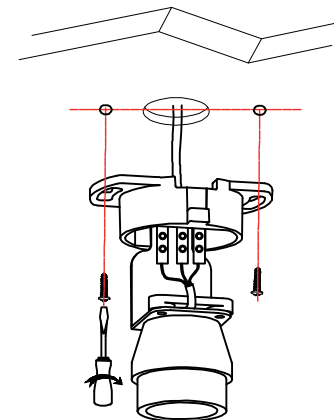

3

4

TECHNICAL FEATURES

1xGU10 MAX 8W LED no incl

100V-240V
~50Hz/60Hz

Together we take care of the planet

Together we take care of the planet.
This is why we reduce paper consumption. Please refer to the safety, maintenance and warranty instructions at www.faro.es. If you cannot access it, call us at +34 937 723 965 or write to export@faro.es.