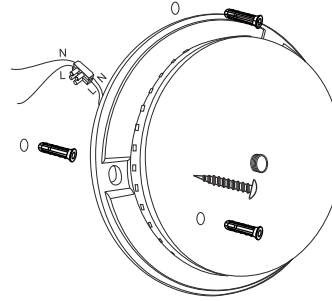

1

2

3

4

TECHNICAL FEATURES

LED 5W 2700K 295Lm INCL.

Together
we take care
of the planet

Together
we take care
of the planet