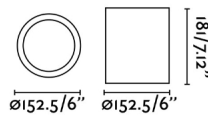

Modern wall lamp made from aluminium.

General characteristics

Fixation	Ceiling
Type	I
IP	20
voltage	100V-240V
Hertz	50/60Hz
Power	15W

Material

Body/Structure	Aluminium
----------------	-----------

Finish

Body/Structure	Matt White
----------------	------------