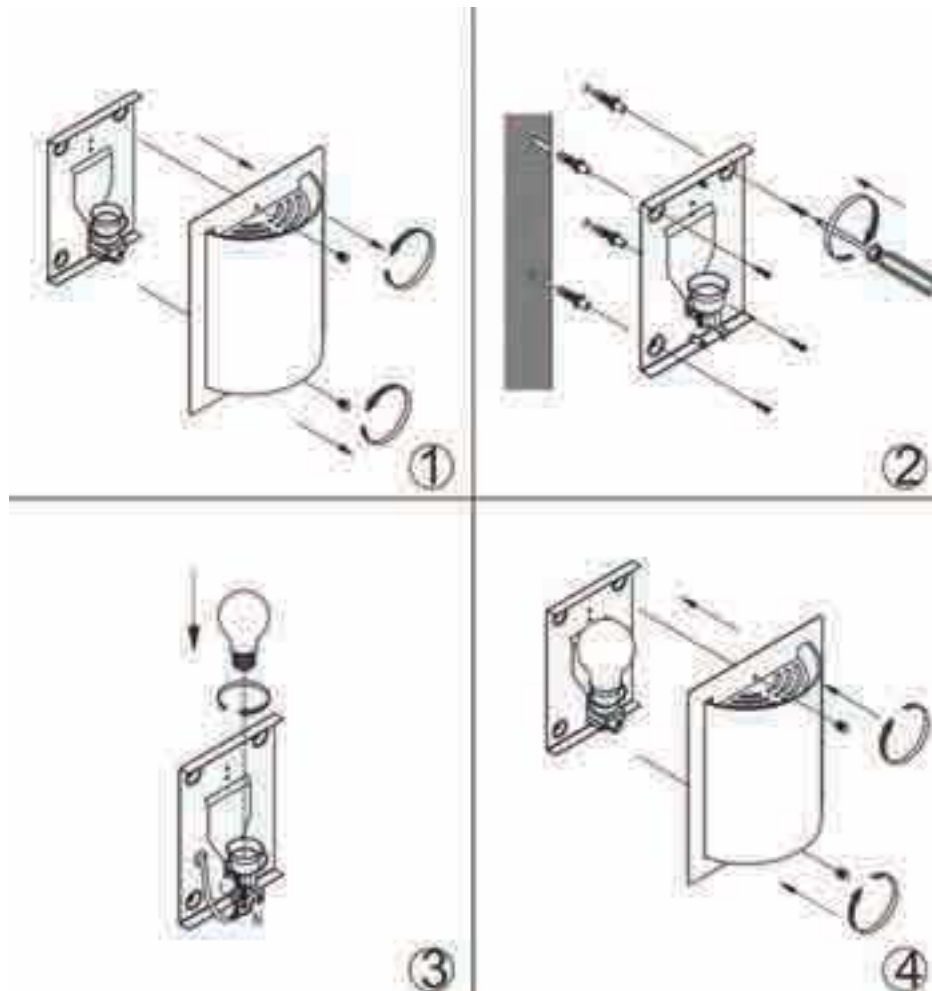

62987

62986

TECHNICAL FEATURES

ref. 62987 1 x E27 max.15W LED no incl.
ref. 62986 2 x E27 max.15W LED no incl.

**Together
we take care
of the planet**

Together we take care of the planet.

This is why we reduce paper consumption. Please refer to the safety, maintenance and warranty instructions at www.faro.es. If you cannot access it, call us at +34 937 723 965 or write to export@faro.es.