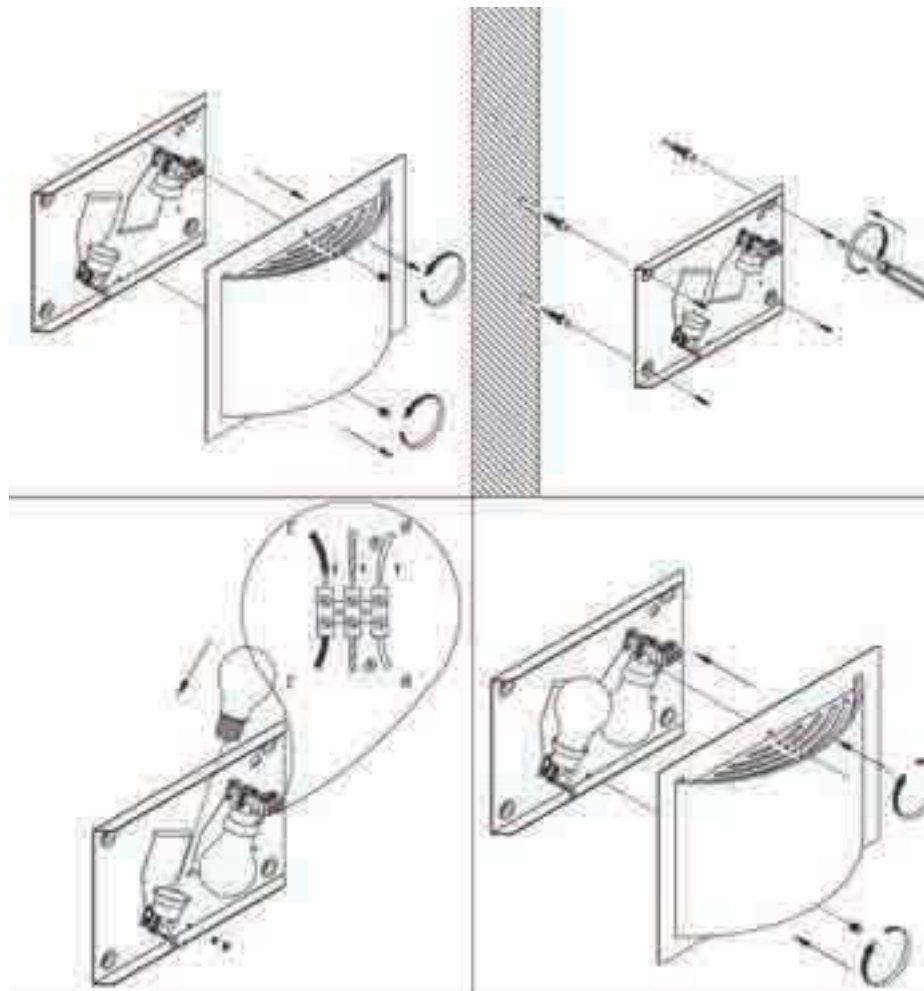

62987

62986

TECHNICAL FEATURES

ref. 62987 1 x E27 max.15W LED no incl.
ref. 62986 2 x E27 max.15W LED no incl.

**Together
we take care
of the planet**

Together we take care of the planet.

This is why we reduce paper consumption. Please refer to the safety, maintenance and warranty instructions at www.faro.es. If you cannot access it, call us at +34 937 723 965 or write to export@faro.es.