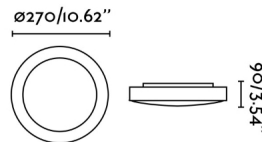

Light up your home with this bathroom ceiling lamp made from aluminium and polycarbonate opal.

General characteristics

Fixation	Ceiling, Wall
Type	II
IP	44
voltage	100V-240V
Hertz	50/60Hz
Power	15W

Material