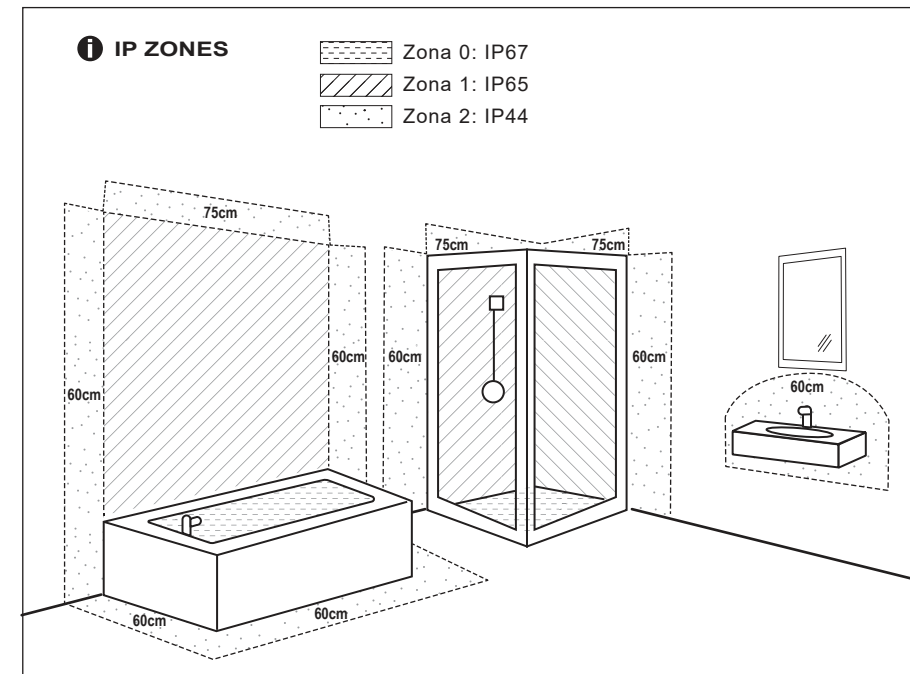

TECHNICAL FEATURES

1 x E27 max 15W LED no incl.

Together we take care of the planet

Together
we take care
of the planet

Together we take care of the planet.

This is why we reduce paper consumption. Please refer to the safety, maintenance and warranty instructions at www.faro.es. If you cannot access it, call us at +34 937 723 965 or write to export@faro.es.