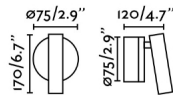

Black wall lamp reader provides a point of light in bedrooms and living rooms. BOC LED is ideal for lighting hotel rooms.

General characteristics

Fixation	Wall
Type	II
IP	20
voltage	220V-240V
Hertz	50/60Hz
Switch type	On/Off
Upwards Vertical orientation	↻ 90
Horizontal orientation	↻ 350
Power	3W

Material

Body/Structure	Steel

Finish

Body/Structure	Matt Black

Lighting characteristics

Light source included	Yes
Temperature	3000K
LM	130lm
CRI	>80
Light direction	Accent lighting
Energy classification	D

Reader

LED reader light source	3W, 3000K, 130lm

Driver

Requires Driver	Yes
Driver embedded	Yes

File download

General documents	Download >