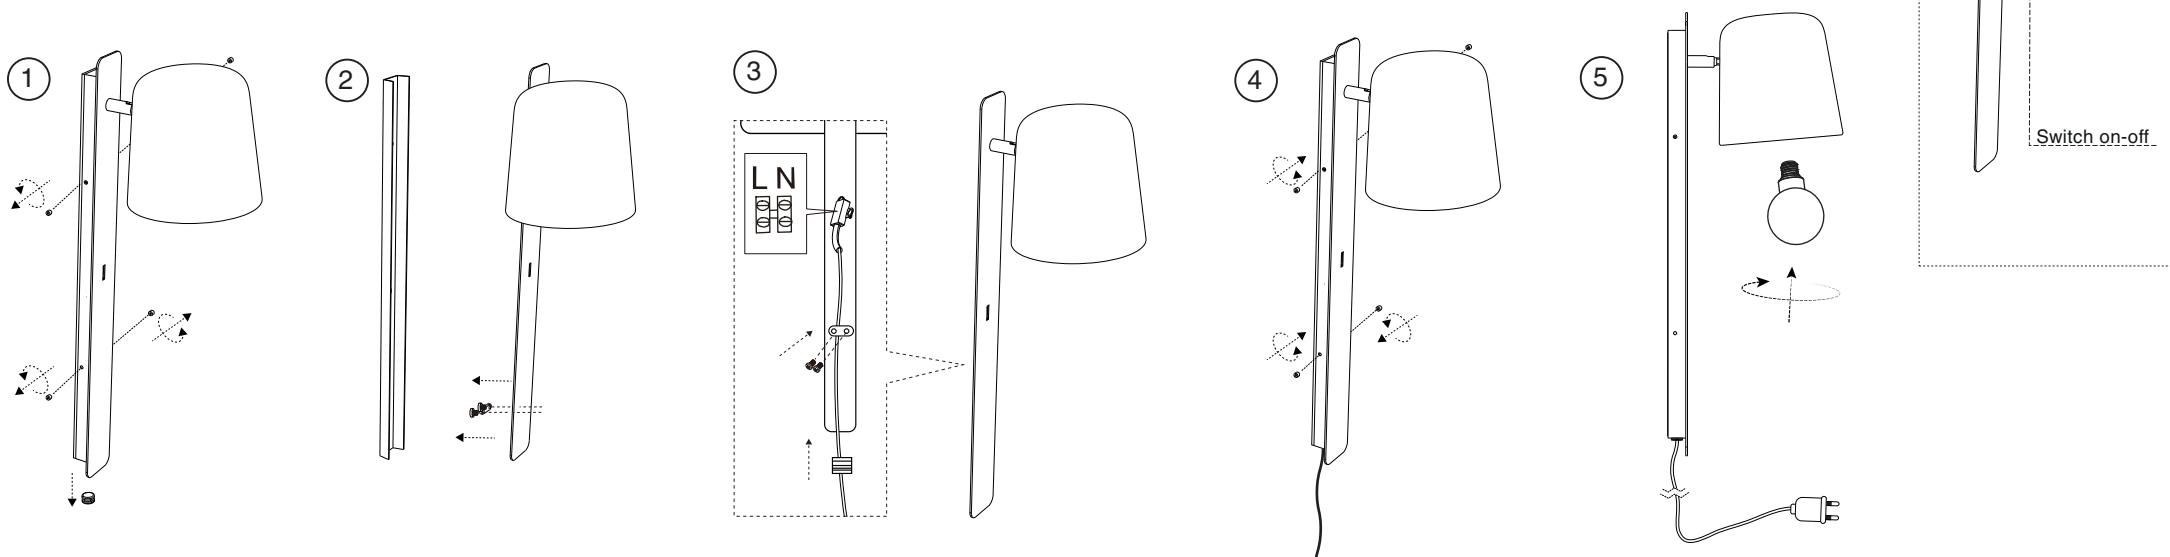

2 installation options:

TECHNICAL FEATURES

1 X E27 MAX 15W LED no incl.

Together
we take care
of the planet

Together we take care of the planet. This is why we reduce paper consumption. Please refer to the safety, maintenance and warranty instructions at www.faro.es. If you cannot access it, call us at +34 937 723 965 or write to export@faro.es.