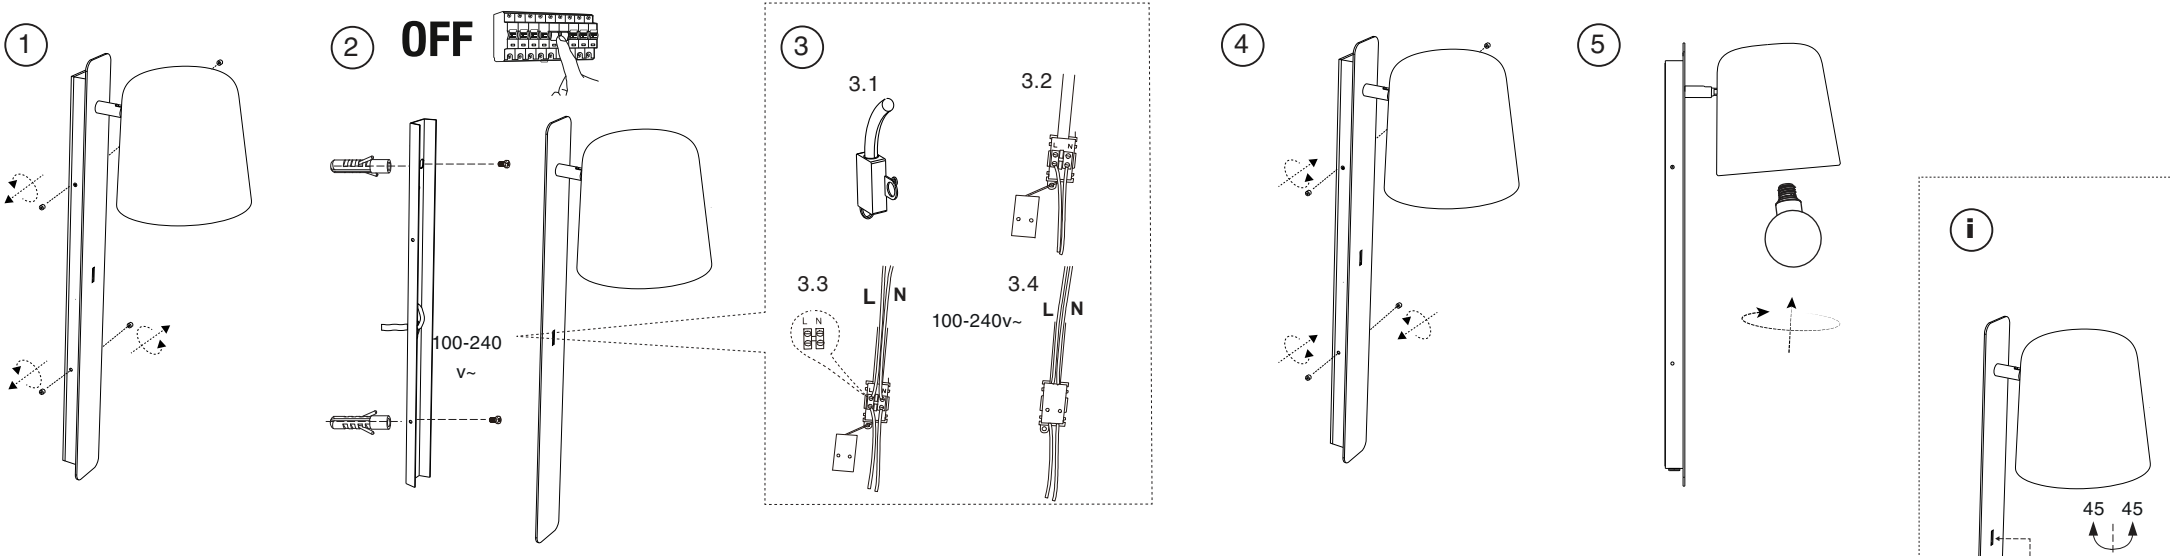

2 installation options:

TECHNICAL FEATURES

1 X E27 MAX 15W LED no incl.

Together
we take care
of the planet

Together we take care of the planet. This is why we reduce paper consumption. Please refer to the safety, maintenance and warranty instructions at www.faro.es. If you cannot access it, call us at +34 937 723 965 or write to export@faro.es.