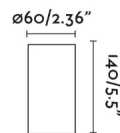

Black versatile and minimalist wall lamp designed by Faro Team, the focus is on bulb. Its finished is elegant and fit in diverse spaces.

General characteristics

Fixation	Table
Type	II
IP	20
voltage	100V-240V
Hertz	50/60Hz
Power	15W