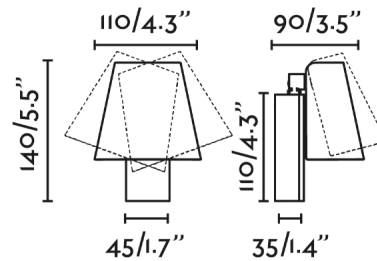

General characteristics

Fixation	Wall
Type	II
IP	20
voltage	100V-240V
Hertz	50/60Hz
Switch type	Has not
Upwards Vertical orientation	↻ 45
Horizontal orientation	↻ 60
Power	4W

Material

Body/Structure	Steel
----------------	-------