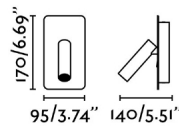

General characteristics

Fixation	Wall
Type	I
IP	20
voltage	100V-240V
Hertz	50/60Hz
Switch type	On/Off
Upwards Vertical orientation	↻ 90
Horizontal orientation	↻ 350
Power	3W
Cutting size	80x155mm

Material

Body/Structure	Aluminium+Steel
----------------	-----------------

Finish

Body/Structure	Satin Nickel
----------------	--------------

Lighting characteristics

Light source included	Yes
Temperature	3000K
MacAdam Steps	>5 SDCM
LM	140lm
CRI	>80
Degrees of light aperture	30°
Light direction	Accent lighting
Energy classification	F