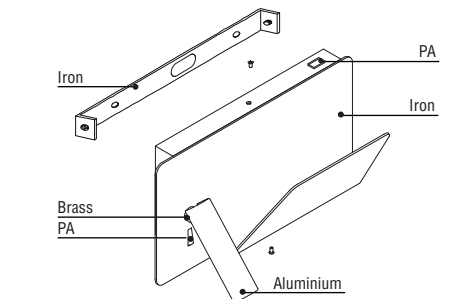

Together we take care of the planet