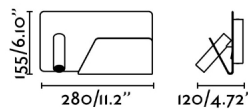

General characteristics

Fixation	Wall
Type	I
IP	20
voltage	100V-240V
Hertz	50/60Hz
Switch type	On/Off
Upwards Vertical orientation	↻ 90
Horizontal orientation	↻ 350
Power	3W

Material

Body/Structure	Aluminium+Steel
----------------	-----------------