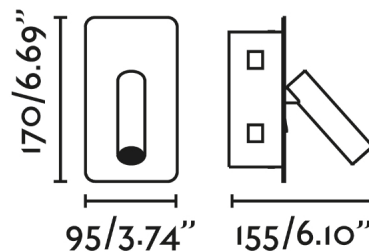

### General characteristics

Fixation	Wall
Type	I
IP	20
voltage	100V-240V
Hertz	50/60Hz
Switch type	On/Off
Upwards Vertical orientation	↻ 90
Horizontal orientation	↻ 350
Power	3W
Cutting size	80x155x43mm