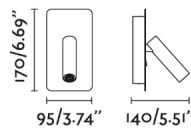

## General characteristics

Fixation	Wall
Type	I
IP	20
voltage	100V-240V
Hertz	50/60Hz
Switch type	On/Off
Upwards Vertical orientation	↻ 90
Horizontal orientation	↻ 350
Power	3W