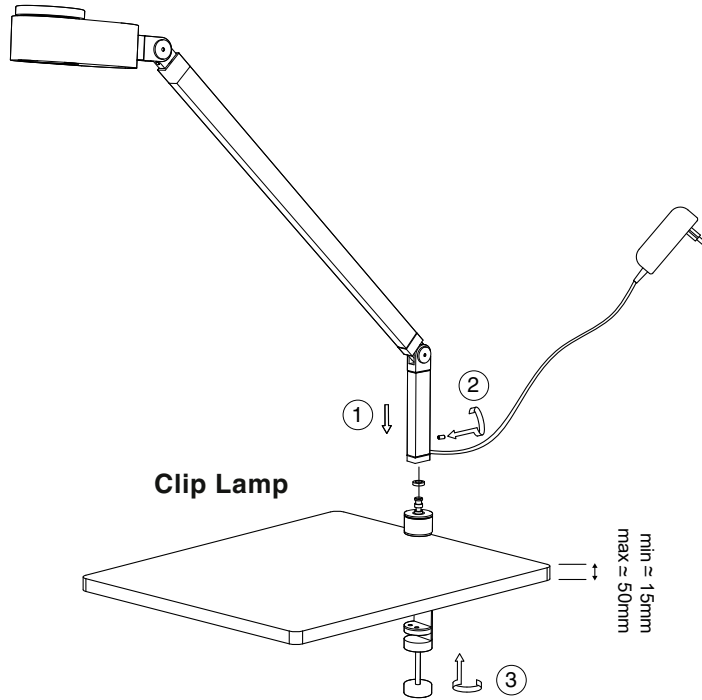

reddot award 2019
winner

INVITING

Table Lamp

Clip Lamp

Wall Lamp

off 100%

Color light Controller
2700K - 4800K

	This product contains a light source of energy efficiency class F Este producto contiene una fuente luminosa de eficiencia energética F	