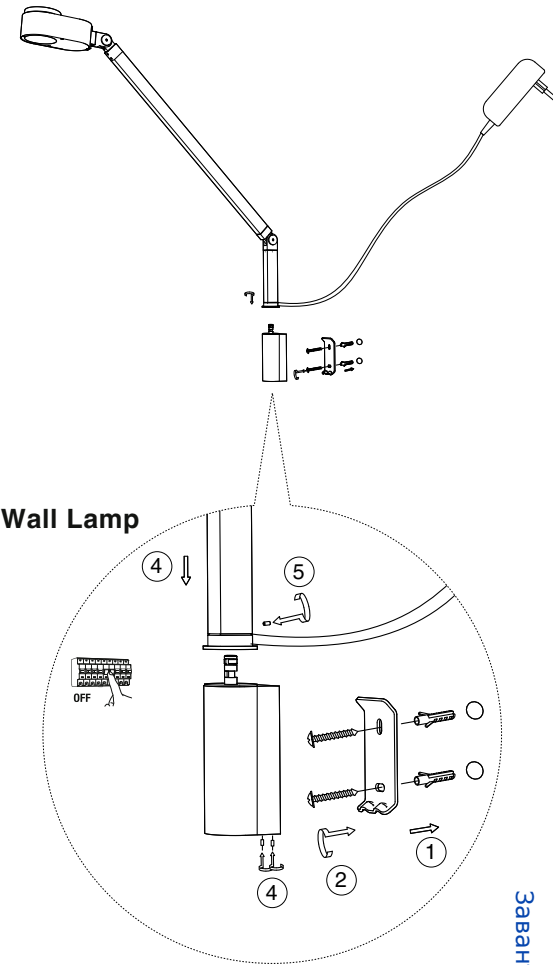

reddot award 2019
winner

INVITING

Table Lamp

Clip Lamp

Wall Lamp

off 100%

Color light Controller
2700K - 4800K

	This product contains a light source of energy efficiency class F Este producto contiene una fuente luminosa de eficiencia energética F	