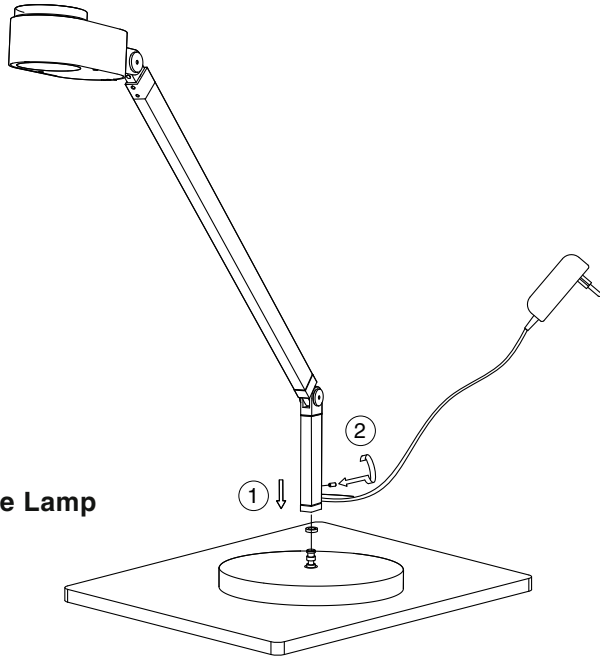

reddot award 2019
winner

INVITING

Table Lamp

Clip Lamp

Wall Lamp

off 100%

Color light Controller
2700K - 4800K

	This product contains a light source of energy efficiency class F Este producto contiene una fuente luminosa de eficiencia energética F	