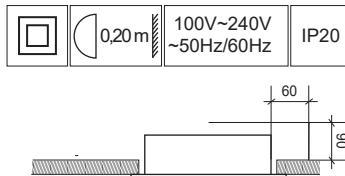

LIGHT SOURCE OPTIONS - OPCIONES DE FUENTE DE LUZ

GU10 MAX 8W LED (not included)
socket - portalámparas (not included)

MR16 12V MAX 8W LED (not included)
socket - portalámparas (not included)
gear - equipo (not included)