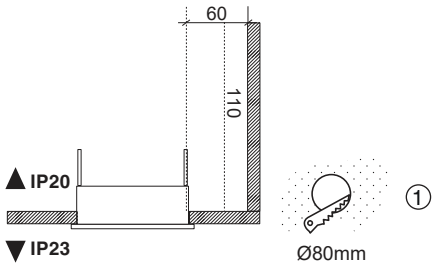

TECHNICAL FEATURES

ref. 43398 white
ref. 43408 black

ref. 43396 white
ref. 43406 black

ref. 43397 white
ref. 43407 black

Option 1 GU10 MAX 8W LED no incl.

Option 2 MR16 12V MAX 8W LED no incl.

Option 3 LED MODULE no incl.