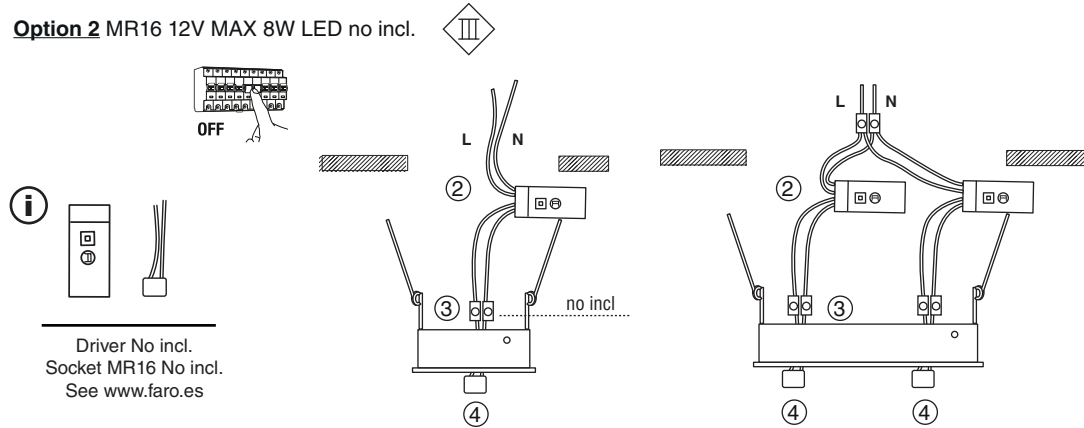

TECHNICAL FEATURES

ref. 43398 white
ref. 43408 black

ref. 43396 white
ref. 43406 black

ref. 43397 white
ref. 43407 black

Option 1 GU10 MAX 8W LED no incl.

Option 2 MR16 12V MAX 8W LED no incl.

Option 3 LED MODULE no incl.