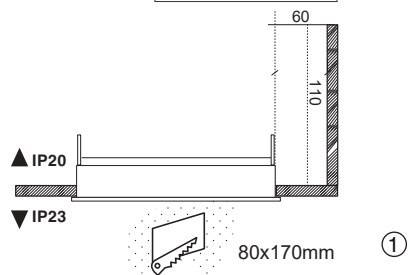

TECHNICAL FEATURES

ref. 43398 white
ref. 43408 black

ref. 43396 white
ref. 43406 black

ref. 43397 white
ref. 43407 black

Option 1 GU10 MAX 8W LED no incl.

Option 2 MR16 12V MAX 8W LED no incl.

Option 3 LED MODULE no incl.