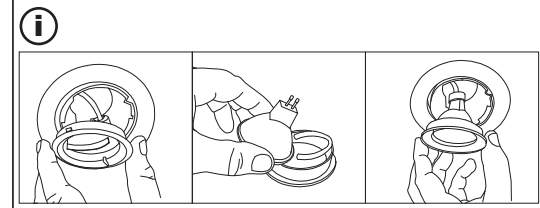

TECHNICAL FEATURES

ref. 43398 white
ref. 43408 black

ref. 43396 white
ref. 43406 black

ref. 43397 white
ref. 43407 black

Option 1 GU10 MAX 8W LED no incl.

Option 2 MR16 12V MAX 8W LED no incl.

Option 3 LED MODULE no incl.