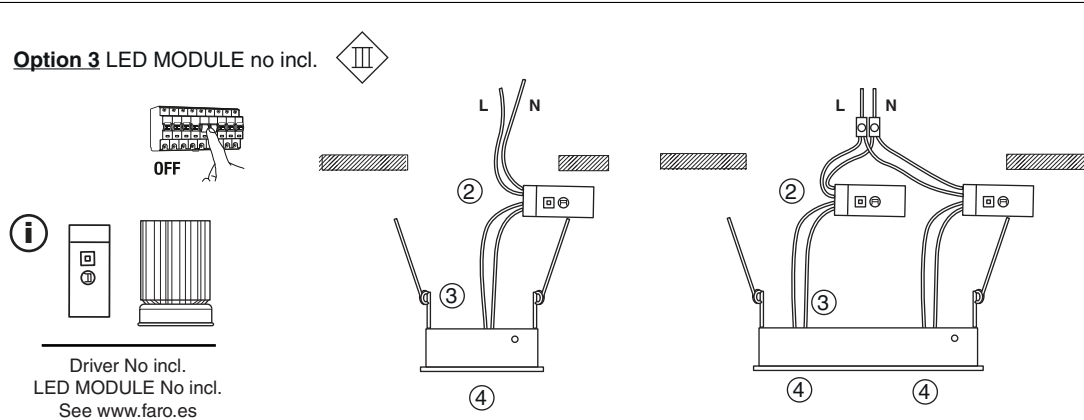

TECHNICAL FEATURES

ref. 43398 white
ref. 43408 black

ref. 43396 white
ref. 43406 black

ref. 43397 white
ref. 43407 black

Option 1 GU10 MAX 8W LED no incl.

Option 2 MR16 12V MAX 8W LED no incl.

Option 3 LED MODULE no incl.