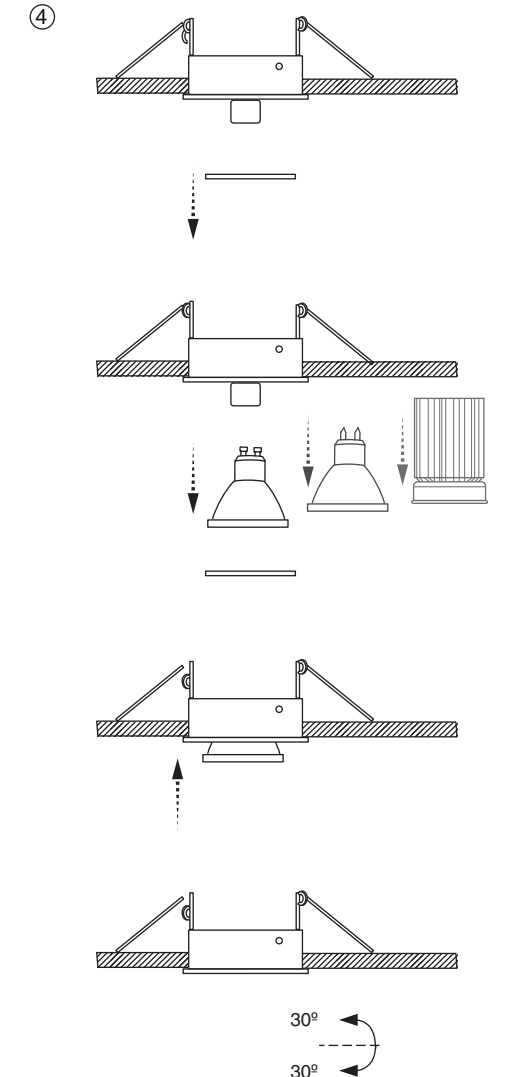

TECHNICAL FEATURES

ref. 43398 white
ref. 43408 black

ref. 43396 white
ref. 43406 black

ref. 43397 white
ref. 43407 black

Option 1 GU10 MAX 8W LED no incl.

Option 2 MR16 12V MAX 8W LED no incl.

Option 3 LED MODULE no incl.