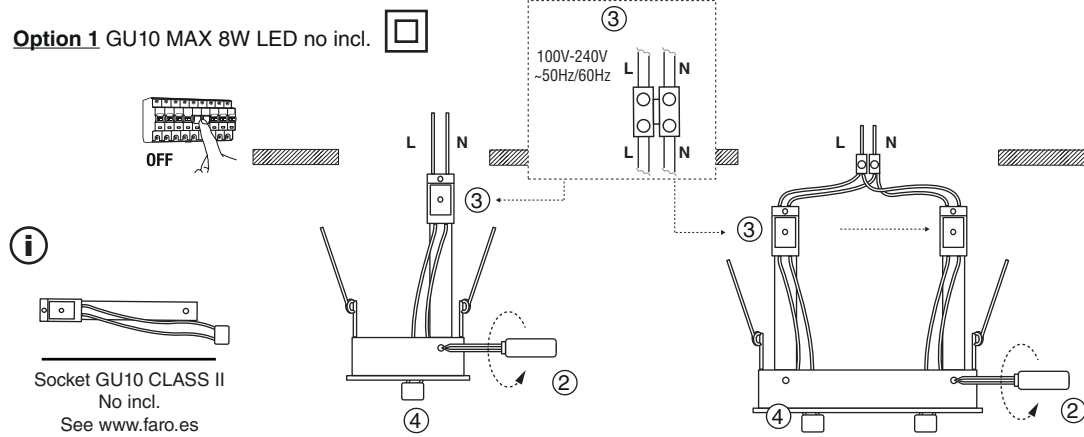

TECHNICAL FEATURES

ref. 43398 white
ref. 43408 black

ref. 43396 white
ref. 43406 black

ref. 43397 white
ref. 43407 black

Option 1 GU10 MAX 8W LED no incl.

Option 2 MR16 12V MAX 8W LED no incl.

Option 3 LED MODULE no incl.