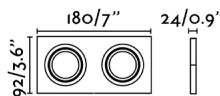

General characteristics

Fixation	Ceiling
IP	20
Hertz	50/60Hz
Upwards Vertical orientation	↻ 30
Downwards vertical orientation	↻ 30
Flush box dimensions	80x170mm
Power	8W
Cutting size	80x170mm

Material

Body/Structure	Aluminium
----------------	-----------