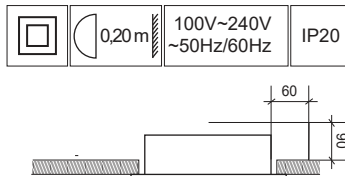

LIGHT SOURCE OPTIONS - OPCIONES DE FUENTE DE LUZ

GU10 MAX 8W LED (not included)
socket - portalámparas (not included)

MR16 12V MAX 8W LED (not included)
socket - portalámparas (not included)
gear - equipo (not included)