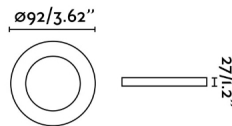

### General characteristics

Fixation	Ceiling
IP	20
Hertz	50/60Hz
Upwards Vertical orientation	↻ 30
Downwards vertical orientation	↻ 30
Flush box dimensions	ø80mm
Power	8W
Cutting size	ø80mm