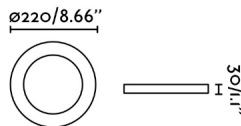

## General characteristics

Fixation	Ceiling
Type	I
IP	44
voltage	220V-240V
Hertz	50/60Hz
Flush box dimensions	ø195mm
Power	20W
Cutting size	ø160mm