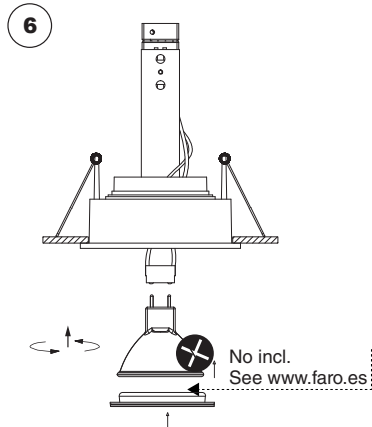

ref. 40114 white
ref. 40115 black

ref. 40116 white
ref. 40117 black

ref. 40124 white
ref. 40125 black

TECHNICAL FEATURES

GU10 MAX 8W LED no incl.

**Together
we take care
of the planet**

Together we take care of the planet. This is why we reduce paper consumption. Please refer to the safety, maintenance and warranty instructions at www.faro.es. If you cannot access it, call us at +34 937 723 965 or write to export@faro.es.