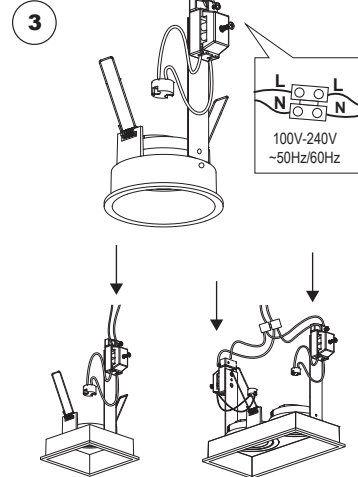

ref. 40114 white
ref. 40115 black

ref. 40116 white
ref. 40117 black

ref. 40124 white
ref. 40125 black

TECHNICAL FEATURES

GU10 MAX 8W LED no incl.

**Together
we take care
of the planet**

Together we take care of the planet. This is why we reduce paper consumption. Please refer to the safety, maintenance and warranty instructions at www.faro.es. If you cannot access it, call us at +34 937 723 965 or write to export@faro.es.