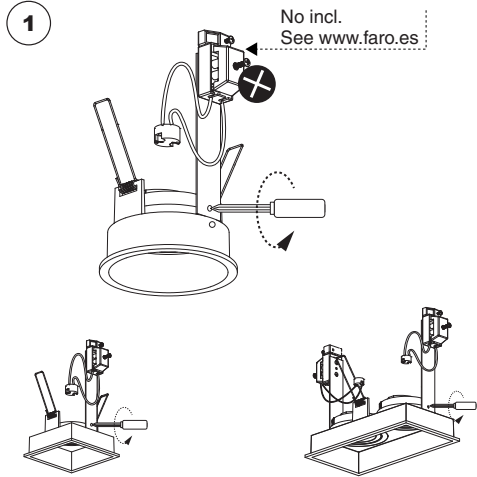

ref. 40114 white
ref. 40115 black

ref. 40116 white
ref. 40117 black

ref. 40124 white
ref. 40125 black

TECHNICAL FEATURES

GU10 MAX 8W LED no incl.

**Together
we take care
of the planet**

Together we take care of the planet. This is why we reduce paper consumption. Please refer to the safety, maintenance and warranty instructions at www.faro.es. If you cannot access it, call us at +34 937 723 965 or write to export@faro.es.