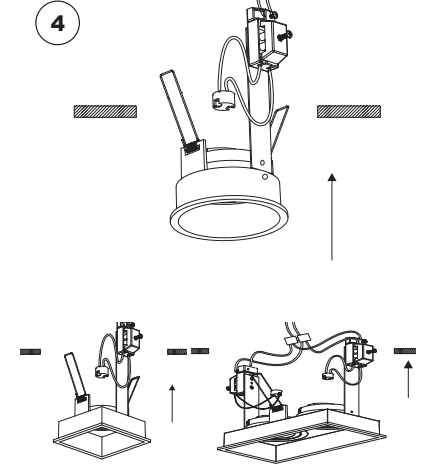

ref. 40114 white
ref. 40115 black

ref. 40116 white
ref. 40117 black

ref. 40124 white
ref. 40125 black

TECHNICAL FEATURES

GU10 MAX 8W LED no incl.

**Together
we take care
of the planet**

Together we take care of the planet. This is why we reduce paper consumption. Please refer to the safety, maintenance and warranty instructions at www.faro.es. If you cannot access it, call us at +34 937 723 965 or write to export@faro.es.