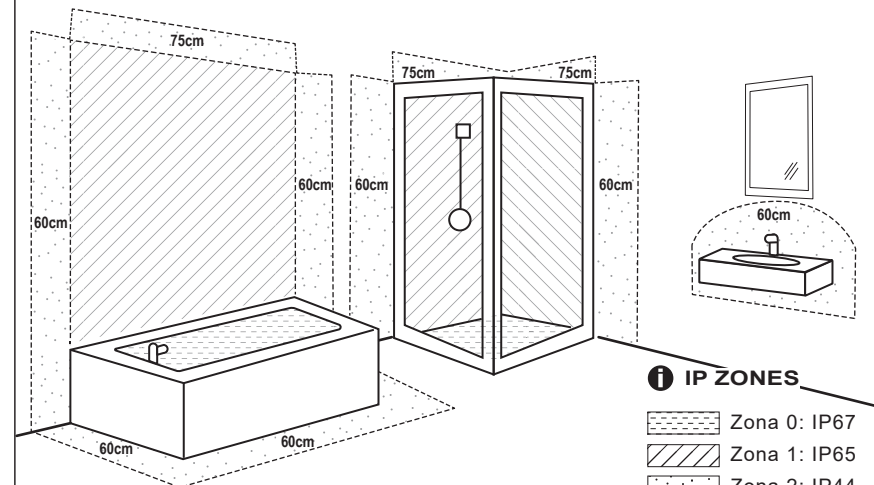

ref. 40114 white
ref. 40115 black

ref. 40116 white
ref. 40117 black

ref. 40124 white
ref. 40125 black

TECHNICAL FEATURES

GU10 MAX 8W LED no incl.

**Together
we take care
of the planet**

Together we take care of the planet. This is why we reduce paper consumption. Please refer to the safety, maintenance and warranty instructions at www.faro.es. If you cannot access it, call us at +34 937 723 965 or write to export@faro.es.