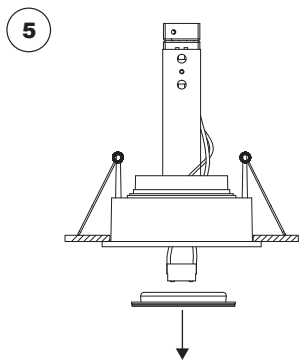

ref. 40114 white
ref. 40115 black

ref. 40116 white
ref. 40117 black

ref. 40124 white
ref. 40125 black

TECHNICAL FEATURES

GU10 MAX 8W LED no incl.

**Together
we take care
of the planet**

Together we take care of the planet. This is why we reduce paper consumption. Please refer to the safety, maintenance and warranty instructions at www.faro.es. If you cannot access it, call us at +34 937 723 965 or write to export@faro.es.