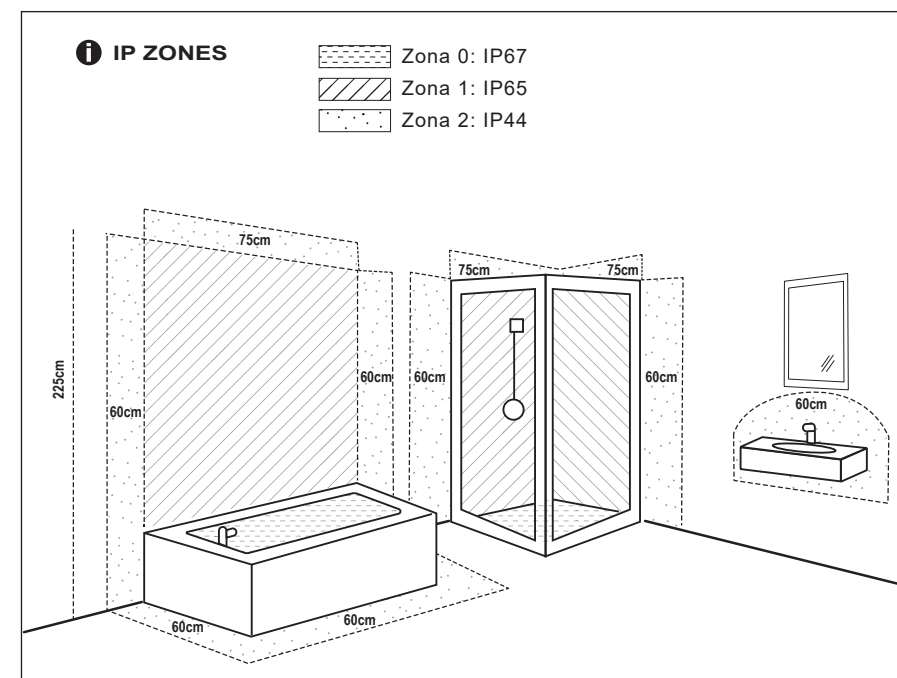

TECHNICAL FEATURES

COB 4W LED 2700K 300LM

① Este producto contiene una fuente luminosa de la clase eficiencia energética G
This product contains a light source of energy efficiency class G

Together
we take care
of the planet