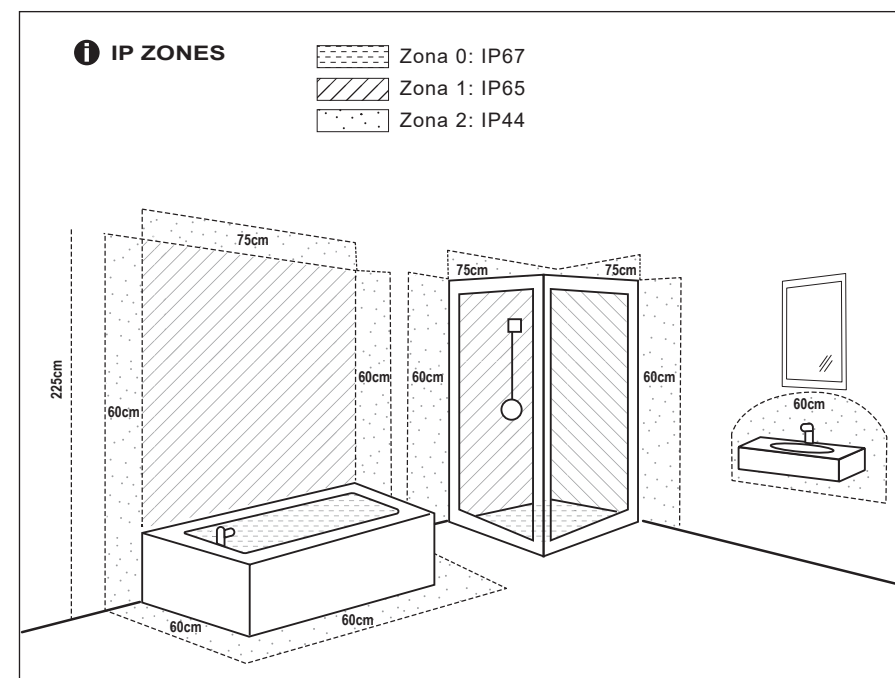

TECHNICAL FEATURES

COB 4W LED 2700K 300LM

			IP44	100-240 V~	50/ 60 Hz	LED	LED
		CE	EAC				
	Together we take care of the planet						

① Este producto contiene una fuente luminosa de la clase eficiencia energética G
This product contains a light source of energy efficiency class G