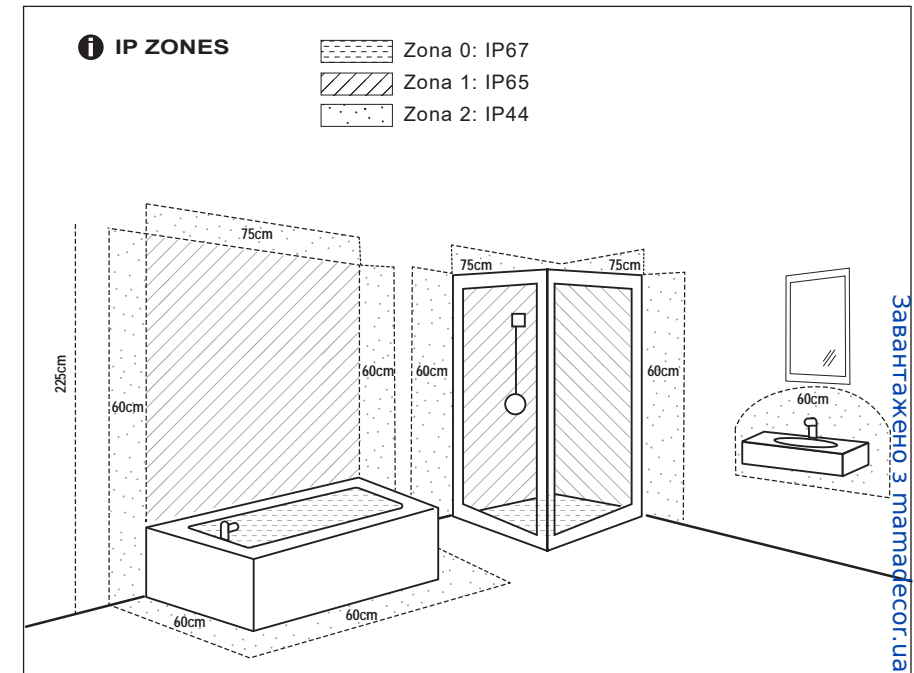

TECHNICAL FEATURES

LED 4W 3000K 300lm incl.

			IP44	100-240 V~	50/ 60 Hz	LED	COB LED G
		CE	EAC		UK CA		
	RECYCLE	Together we take care of the planet					

① Este producto contiene una fuente luminosa de la clase eficiencia energética G
This product contains a light source of energy efficiency class G