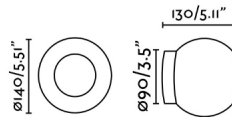

General characteristics

Fixation	Wall, Ceiling
Type	II
IP	44
voltage	100V-240V
Hertz	50/60Hz
Power	4W

Material

Body/Structure	Steel
Diffuser	Glass

Finish

Body/Structure	Bronze
Diffuser	Opal

Lighting characteristics