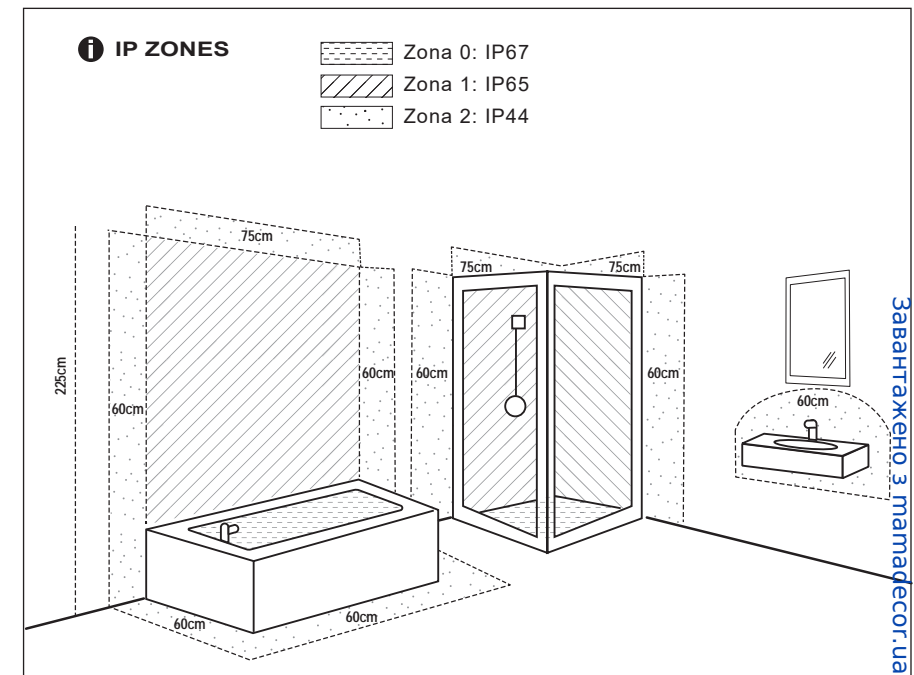

TECHNICAL FEATURES

LED 4W 3000K 300lm incl.

① Este producto contiene una fuente luminosa de la clase eficiencia energética G
This product contains a light source of energy efficiency class G

Together
we take care
of the planet