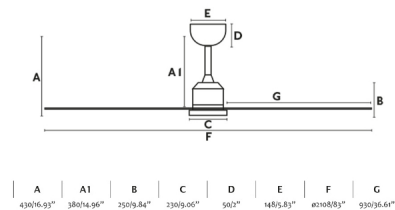

Ceiling fan with light and DC motor suitable for rooms from 28m<sup>2</sup>. The colour of blades are white, not reversible. Operated by remote control (included) setted up with 5 dimmable speeds 6 - 9 - 15 - 28 - 44W and 54 - 67 - 79 - 98 - 112rpm. This ceiling fan is suitable for inclining roof. It also has SMART FAN technology, which will allow you to control it with the WiZ application. It works with WIFI 2.4 GHz and develops the same functionalities as the remote control. It is compatible with Alexa, Google assistant and Siri. Remember that it is necessary to add the Smart receiver Ref. 34151 - 27, which is not included.