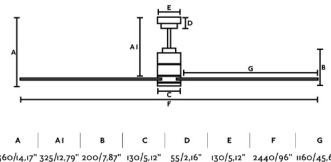

Ceiling fan with light extra large from 28m2. Operated by remote control (included) setted up with 6 dimmable speeds 15 - 20 - 25 - 30 - 35 - 56W and 50 - 55 - 60 - 65 - 70 - 78rpm. MANHATTAN has winter / summer function and it is suitable for inclining roof. Airflow: 269,12 m3 min / 9500 CFM.

General characteristics

Fixation	Ceiling
Type	I
IP	20
voltage	220V-240V
Hertz	50/60Hz
Power	19.9W
W	15-20-25-30-35-56
RPM	50-55-60-65-70-78
Airflow (m3/min)	269.12
Reverse function	Yes
Engine type	DC
No. of blades	9
Reversible blades	No
Pitched ceiling	Yes
Can be installed without seat post	No
Type of control included	Remote control

Material

Body/Structure	Steel
Diffuser	PC
Blade material	Aluminium

Lighting characteristics

Light source included	Yes
Temperature	3000K
Adjustable colour temperature	Yes
CRI	>=90
Energy classification	F
Colour temperature range	2700 - 3300 - 4600K