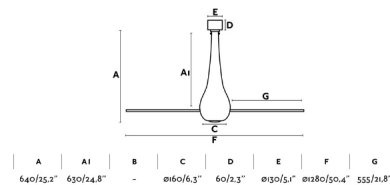

## General characteristics

|                                    |                       |
|------------------------------------|-----------------------|
| Fixation                           | Ceiling               |
| Type                               | I                     |
| IP                                 | 20                    |
| voltage                            | 220V-240V             |
| Hertz                              | 50/60Hz               |
| W                                  | 3-6-9-13-22-32        |
| RPM                                | 51-77-103-129-155-185 |
| Airflow (m3/min)                   | 145.66                |
| Reverse function                   | Yes                   |
| Engine type                        | DC                    |
| No. of blades                      | 3                     |
| Reversible blades                  | No                    |
| Pitched ceiling                    | No                    |
| Can be installed without seat post | No                    |
| Type of control included           | Remote control        |