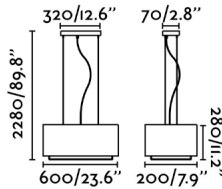

General characteristics

Fixation	Ceiling
Type	I
IP	20
voltage	100V-240V
Hertz	50/60Hz
Cable meters	2000mm
Tensioner included	Yes
Power	15W

Material

Body/Structure	Steel
Diffuser	PC
Screen	Textile

Finish

Body/Structure	Brown
Diffuser	Opal
Screen	Beige