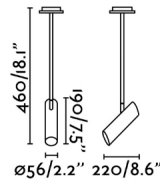

## General characteristics

Fixation	Ceiling
Type	I
IP	20
voltage	100V-240V
Hertz	50/60Hz
Upwards Vertical orientation	↻ 90
Downwards vertical orientation	↻ 90
Horizontal orientation	↻ 350
Power	8W