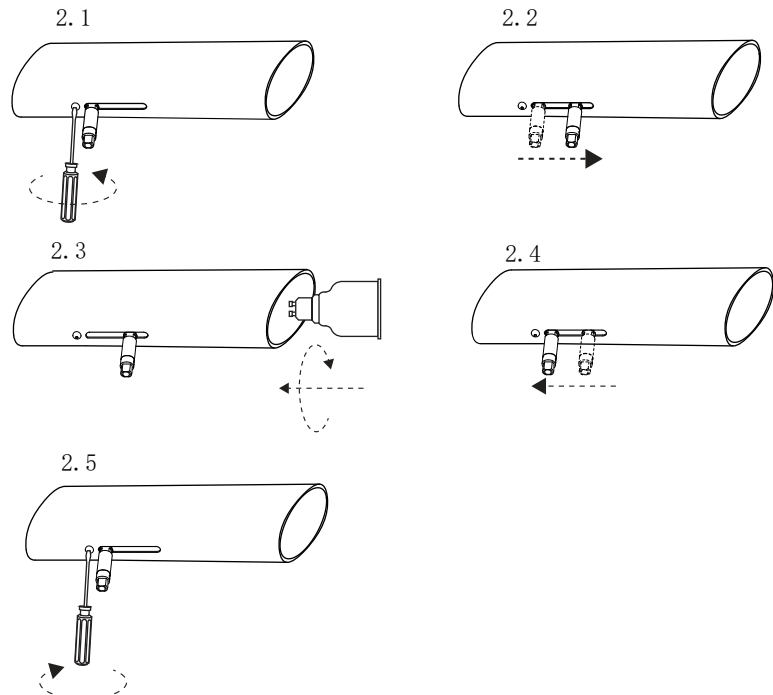

Ref. 29873 ○
Ref. 29874 ●

1 x GU10 MAX 8W LED no incl

Ref. 29875 ○
Ref. 29876 ●

2 x GU10 MAX 8W LED no incl

TECHNICAL FEATURES - CARACTERÍSTICAS TÉCNICAS

LOREFAR, SL • C/. Dinámica, nº1 • Polígono Industrial Santa Rita
• 08755 Castellbisbal • Barcelona • Spain • www.faro.es