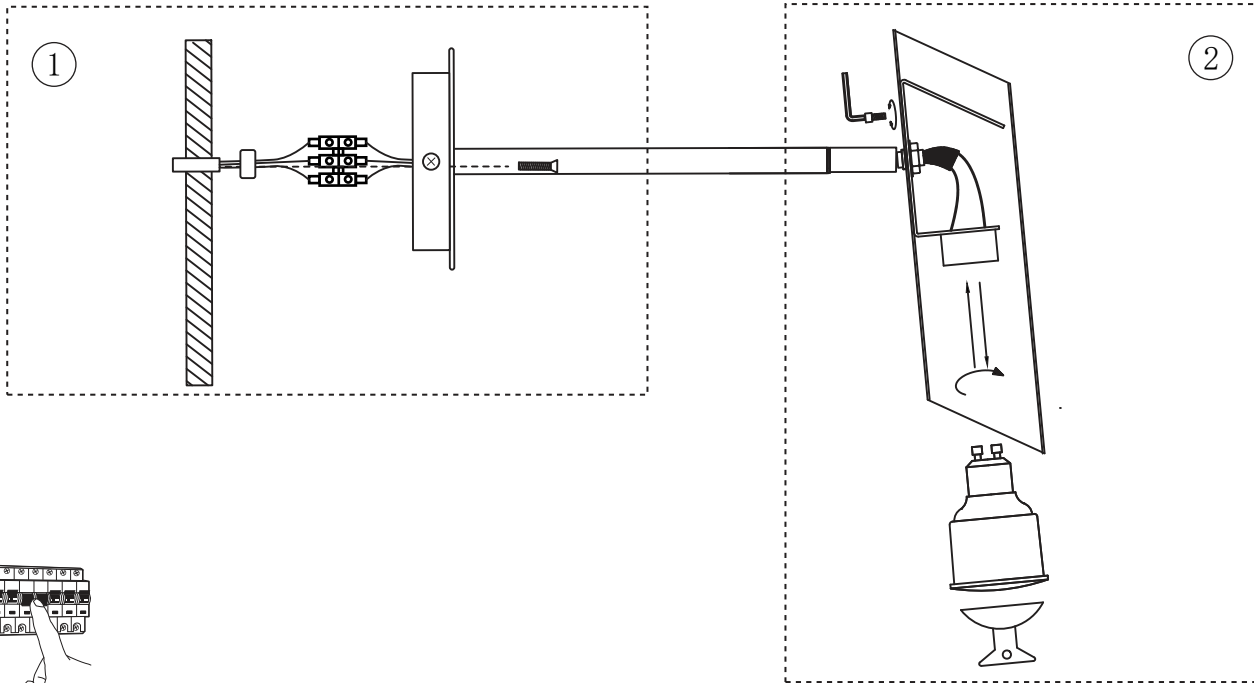

Ref. 29873 ○
Ref. 29874 ●

1 x GU10 MAX 8W LED no incl

Ref. 29875 ○
Ref. 29876 ●

2 x GU10 MAX 8W LED no incl

TECHNICAL FEATURES - CARACTERÍSTICAS TÉCNICAS

LOREFAR, SL • C/. Dinámica, nº1 • Polígono Industrial Santa Rita
• 08755 Castellbisbal • Barcelona • Spain • www.faro.es