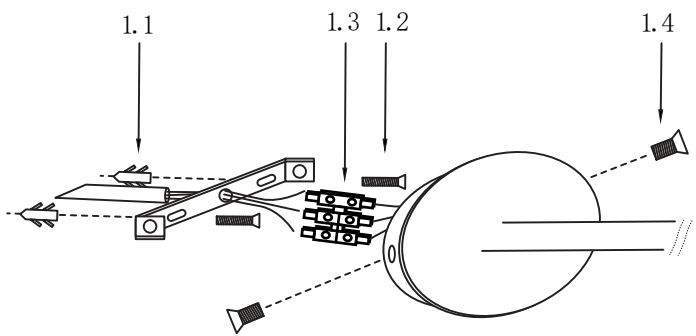

Ref. 29873 ○
Ref. 29874 ●

1 x GU10 MAX 8W LED no incl

Ref. 29875 ○
Ref. 29876 ●

2 x GU10 MAX 8W LED no incl

TECHNICAL FEATURES - CARACTERÍSTICAS TÉCNICAS

LOREFAR, SL • C/. Dinámica, nº1 • Polígono Industrial Santa Rita
• 08755 Castellbisbal • Barcelona • Spain • www.faro.es