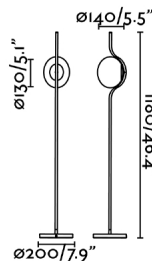

General characteristics

Fixation	Floor
Type	II
IP	20
voltage	220V-240V
Hertz	50/60Hz
Cable meters	2000mm
Switch type	Touch
Power	6W

Material

Body/Structure	Steel
Diffuser	Glass

Finish

Body/Structure	Shiny Gold
Diffuser	Opal