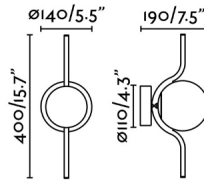

General characteristics

| | |
|----------|-----------|
| Fixation | Wall |
| Type | I |
| IP | 20 |
| voltage | 100V-240V |
| Hertz | 50/60Hz |
| Power | 6W |

Material

| | |
|----------------|-------|
| Body/Structure | Steel |
| Diffuser | Glass |