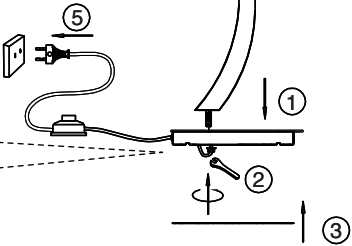

REM Floor lamp

REM Table lamp

LIGHT SOURCE
1 X E27 MAX 15W LED no incl

**Together
we take care
of the planet**

Together we take care of the planet.

This is why we reduce paper consumption. Please refer to the safety, maintenance and warranty instructions at www.faro.es. If you cannot access it, call us at +34 937 723 965 or write to export@faro.es.